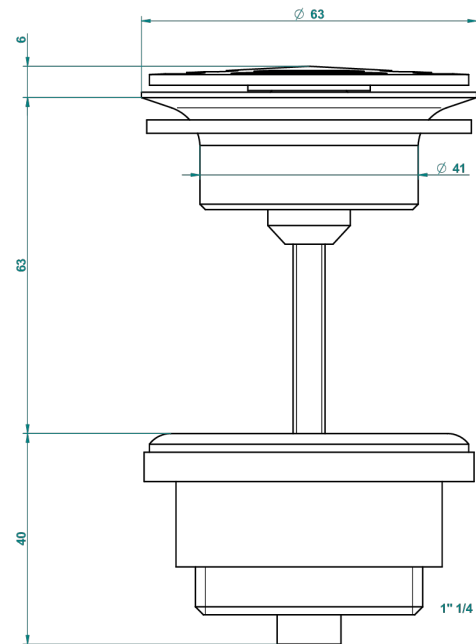

# POMME CLEAR SATIN CRYSTAL

A42-309/B

Free-flow basin waste with grid

THG<sup>®</sup>  
PARIS

62824

08/03/2017

## CHARACTERISTIC

- Pomme Clear satin crystal
- Free-flow basin waste with grid