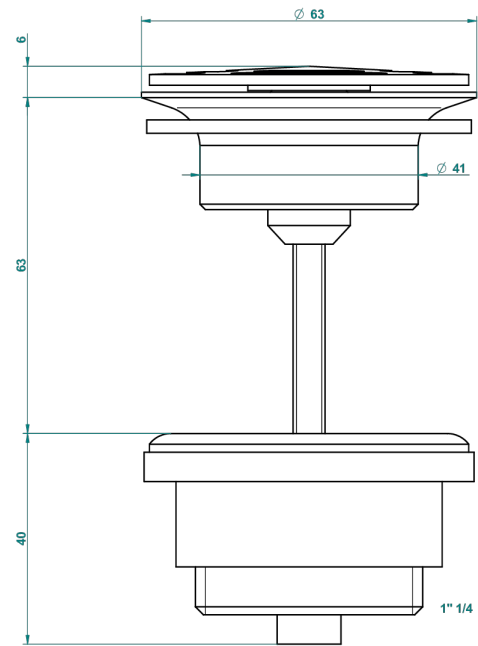

POMME CLEAR SATIN CRYSTAL

A42-309/B

Free-flow basin waste with grid

THG[®]
PARIS

62824

08/03/2017

CHARACTERISTIC

- Pomme Clear satin crystal
- Free-flow basin waste with grid