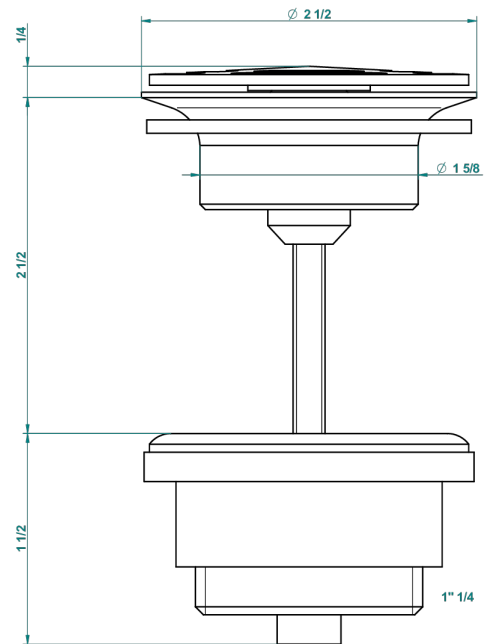

# POMME CLEAR SATIN CRYSTAL

A42-309/B

Free-flow basin waste with grid

THG<sup>®</sup>  
PARIS

62824

08/03/2017

## CHARACTERISTIC

- Pomme Clear satin crystal
- Free-flow basin waste with grid