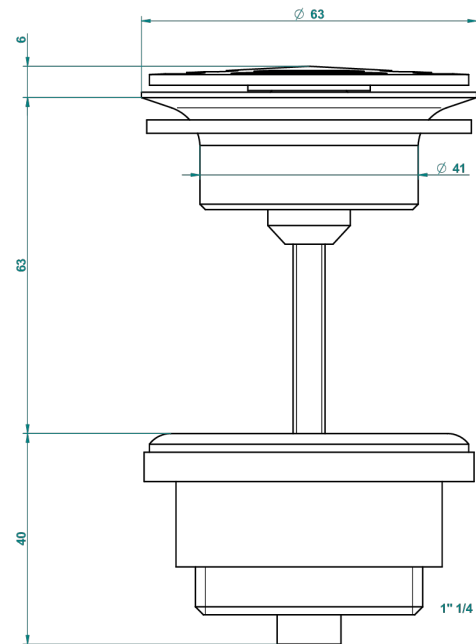

POMME CLEAR SATIN CRYSTAL

A42-309/B

Free-flow basin waste with grid

THG[®]
PARIS

62824

08/03/2017

CHARACTERISTIC

- Pomme Clear satin crystal
- Free-flow basin waste with grid