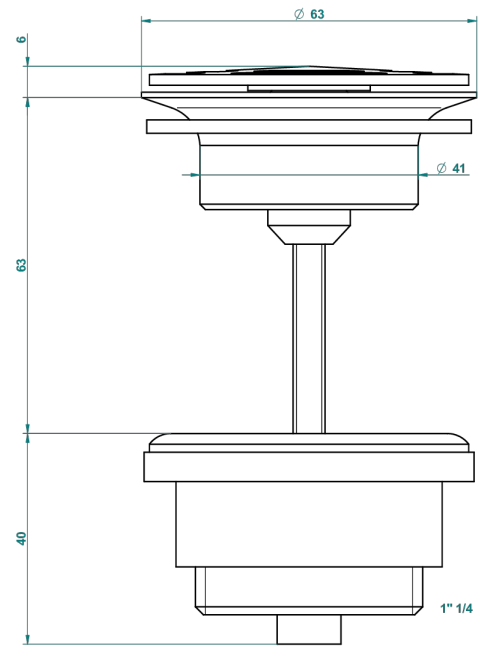

METROPOLIS BLACK CRYSTAL WITH LEVER

A2M-309/B

Free-flow basin waste with grid

62824

08/03/2017

CHARACTERISTIC

- Métropolis Black crystal with lever
- Free-flow basin waste with grid

AVAILABLE FINITIONS