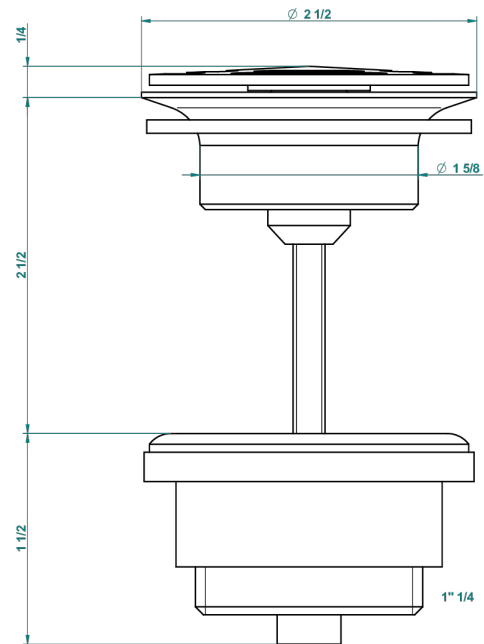

METROPOLIS BLACK CRYSTAL

A2L-309/B

Free-flow basin waste with grid

THG[®]
PARIS

62824

08/03/2017

CHARACTERISTIC

- Métropolis Black crystal
- Free-flow basin waste with grid