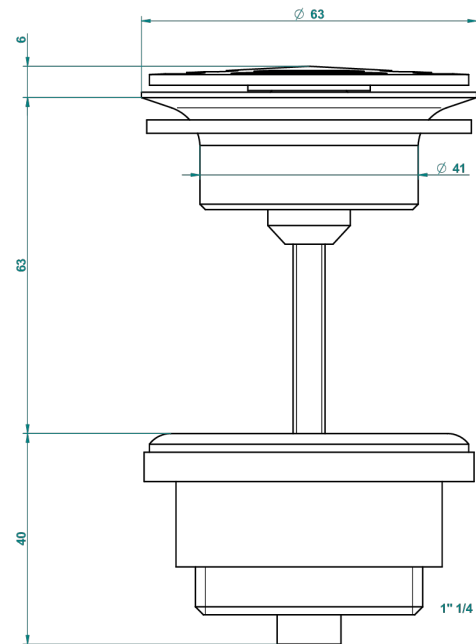

# METROPOLIS CLEAR CRYSTAL WITH LEVER

A2B-309/B

Free-flow basin waste with grid

62824

08/03/2017

## CHARACTERISTIC

- Métropolis Clear crystal with lever
- Free-flow basin waste with grid