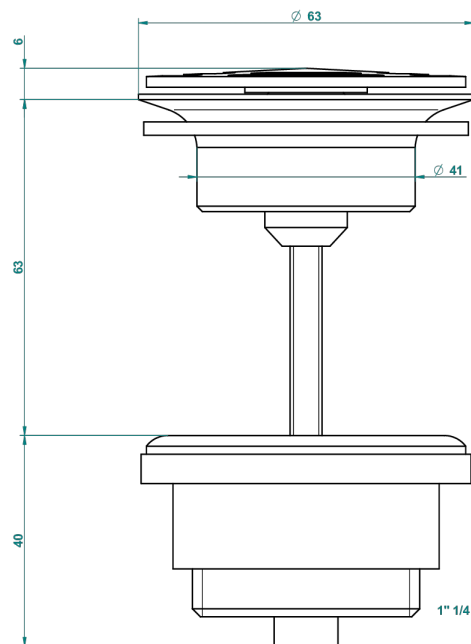

METROPOLIS CLEAR CRYSTAL WITH LEVER

A2B-309/B

Free-flow basin waste with grid

62824

08/03/2017

CHARACTERISTIC

- Métropolis Clear crystal with lever
- Free-flow basin waste with grid

AVAILABLE FINITIONS