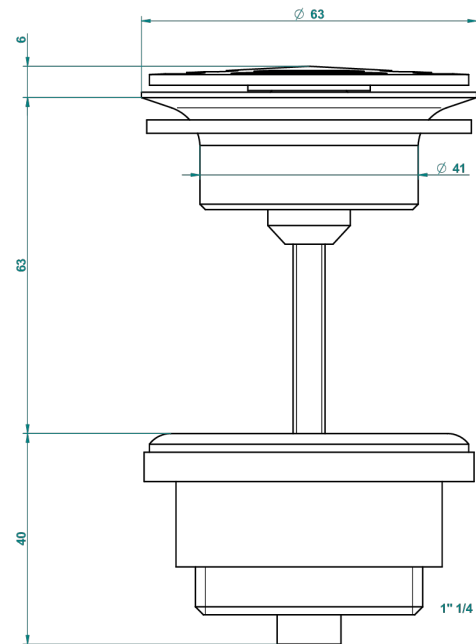

METROPOLIS CLEAR CRYSTAL WITH LEVER

A2B-309/B

Free-flow basin waste with grid

THG[®]
PARIS

62824

08/03/2017

CHARACTERISTIC

- Métropolis Clear crystal with lever
- Free-flow basin waste with grid