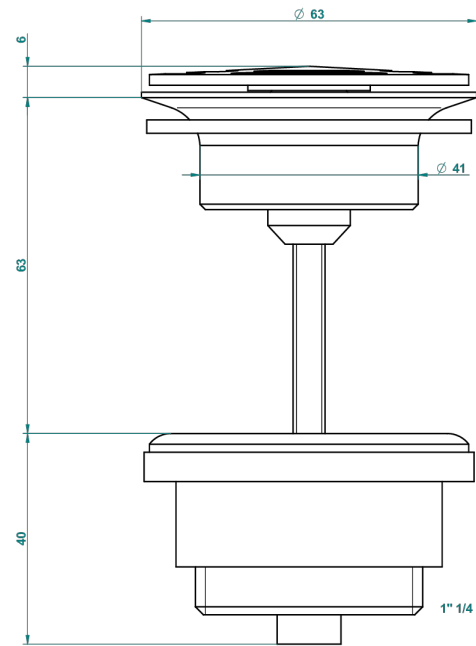

METROPOLIS CLEAR CRYSTAL

A2A-309/B

Free-flow basin waste with grid

THG[®]
PARIS

62824

08/03/2017

CHARACTERISTIC

- Métropolis Clear crystal
- Free-flow basin waste with grid