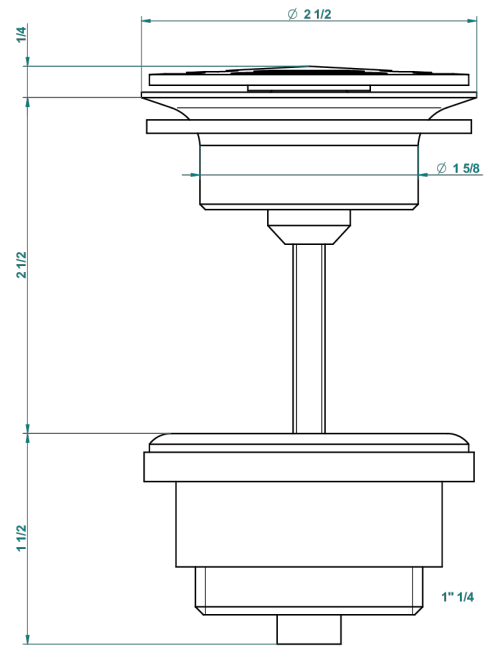

METROPOLIS CLEAR CRYSTAL

A2A-309/B

Free-flow basin waste with grid

THG[®]
PARIS

62824

08/03/2017

CHARACTERISTIC

- Métropolis Clear crystal
- Free-flow basin waste with grid