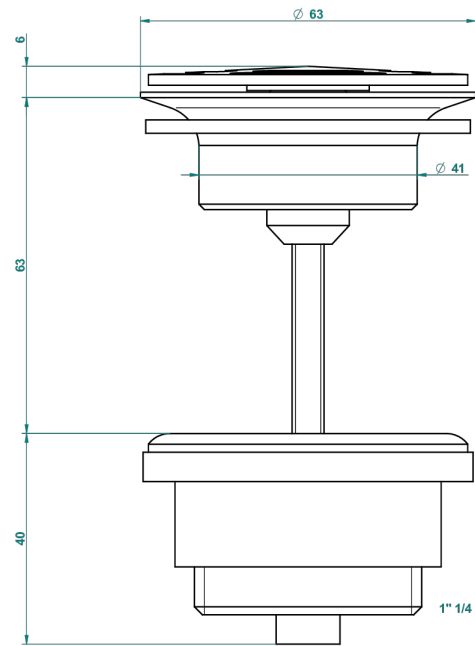

BROADWAY WITH LEVER

A04-309/B

Free-flow basin waste with grid

62824

08/03/2017

CHARACTERISTIC

- Broadway with Lever
- Free-flow basin waste with grid

AVAILABLE FINITIONS