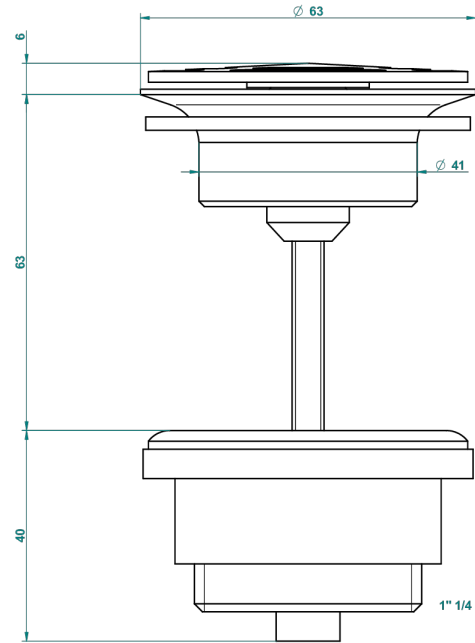

BROADWAY WITH LEVER

A04-309/B

Free-flow basin waste with grid

THG[®]
PARIS

62824

08/03/2017

CHARACTERISTIC

- Broadway with Lever
- Free-flow basin waste with grid