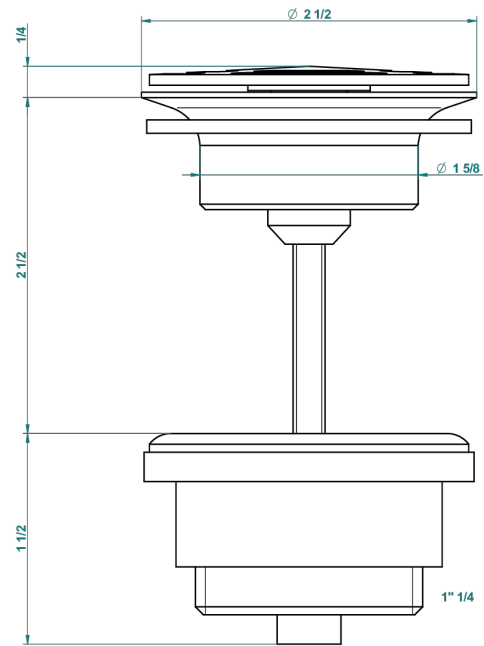

BROADWAY WITH LEVER

A04-309/B

Free-flow basin waste with grid

THG[®]
PARIS

62824

08/03/2017

CHARACTERISTIC

- Broadway with Lever
- Free-flow basin waste with grid