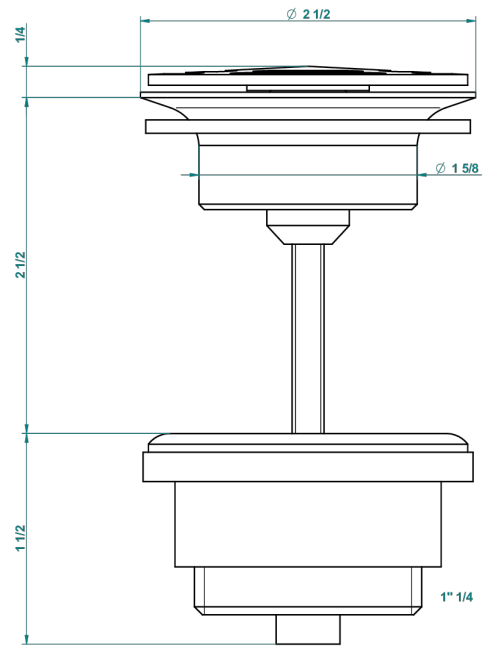

BROADWAY WITH LEVER

A04-309/B

台盆下水器排水口，无溢流孔

THG[®]
PARIS

62824

08/03/2017

特色

- Broadway with Lever
- 台盆下水器排水口，无溢流孔