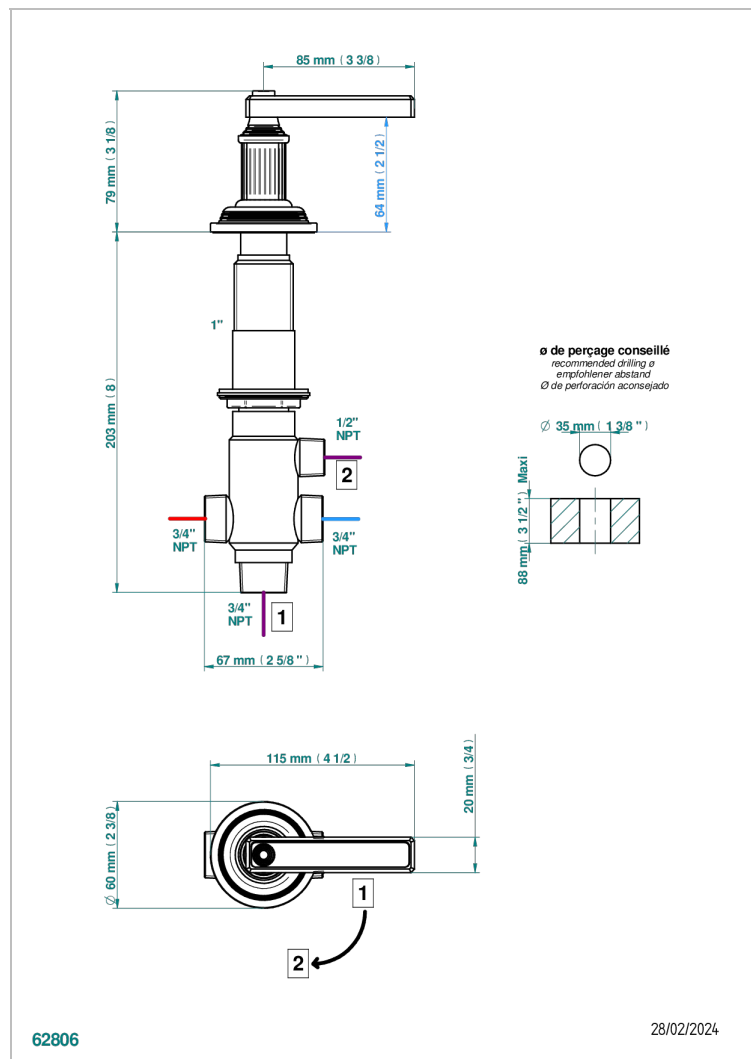

# GRAND CENTRAL WHITE ONYX WITH LEVER HANDLES

U9S-50/4/VG

Rim mounted 4 way diverter : 2 inlets and 2 outlets

## CHARACTERISTIC

- Grand central White Onyx with lever handles
- Rim mounted 4 way diverter : 2 inlets and 2 outlets