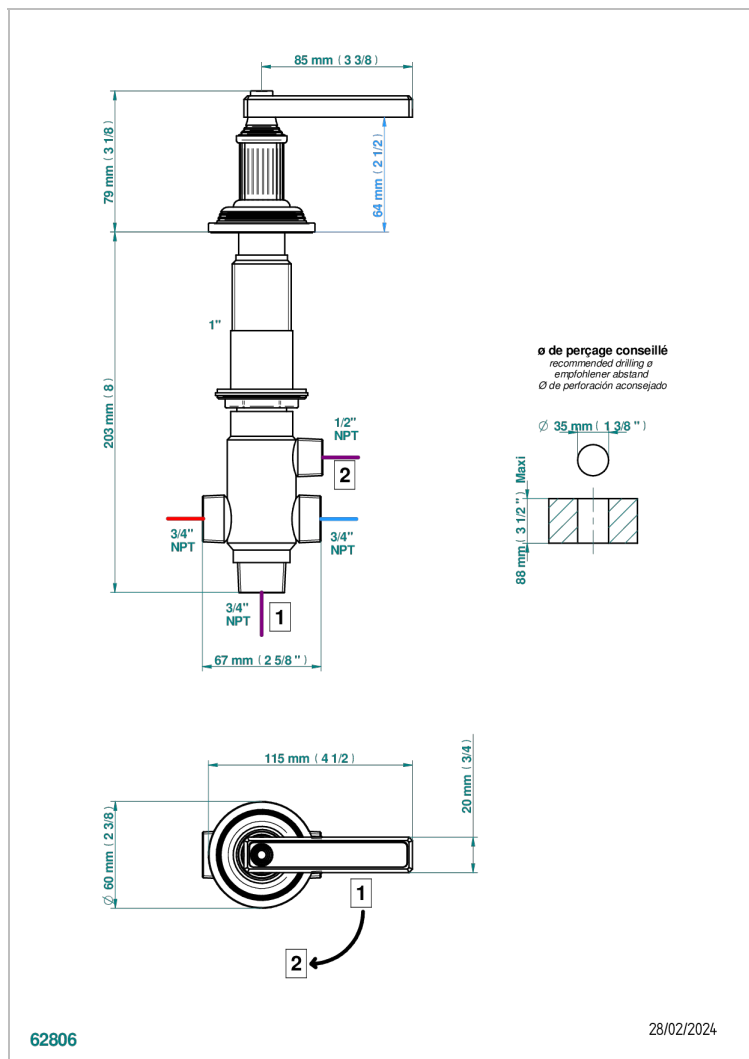

GRAND CENTRAL WHITE ONYX WITH LEVER HANDLES

U9S-50/4/VG

台式四通手动分水器 (2个入水口, 2个出水口)

特色

- Grand central White Onyx with lever handles
- 台式四通手动分水器 (2个入水口, 2个出水口)

可选饰面

Black ceram - D30
Blush PVD - H62
Graphite PVD - H64
Matt Umber PVD - H67
Matt blush PVD - H60
Matt graphite PVD - H65