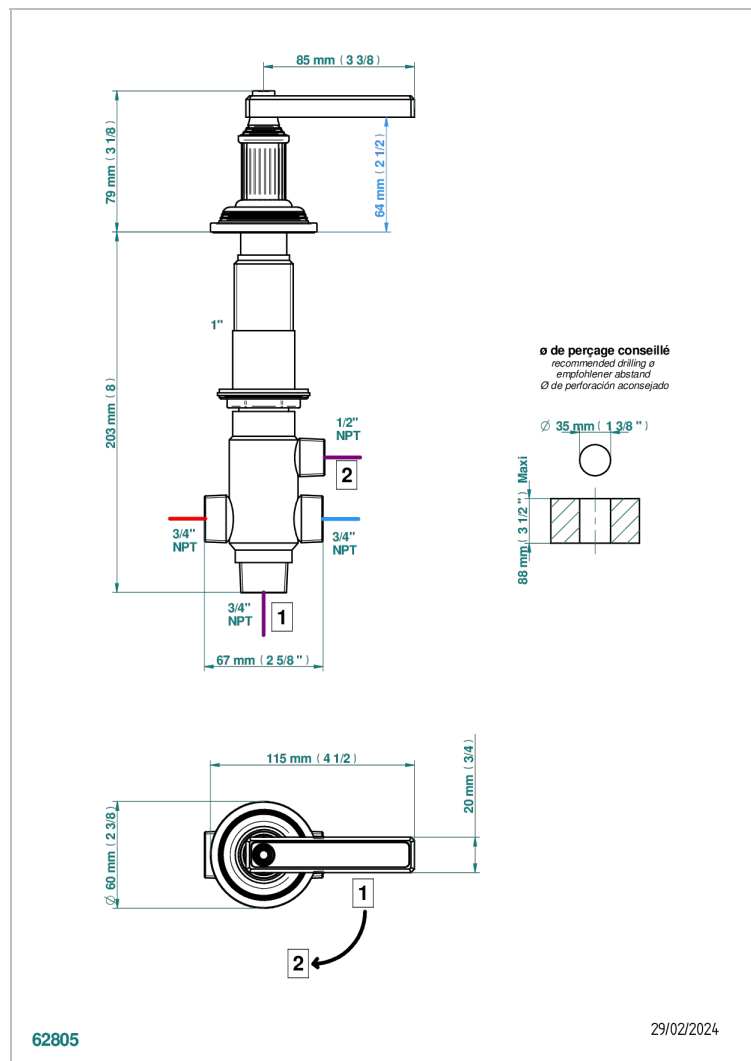

GRAND CENTRAL BLACK ONYX WITH LEVER

U9N-50/4/VG

Rim mounted 4 way diverter : 2 inlets and 2 outlets

CHARACTERISTIC

- Grand central Black Onyx with lever
- Rim mounted 4 way diverter : 2 inlets and 2 outlets