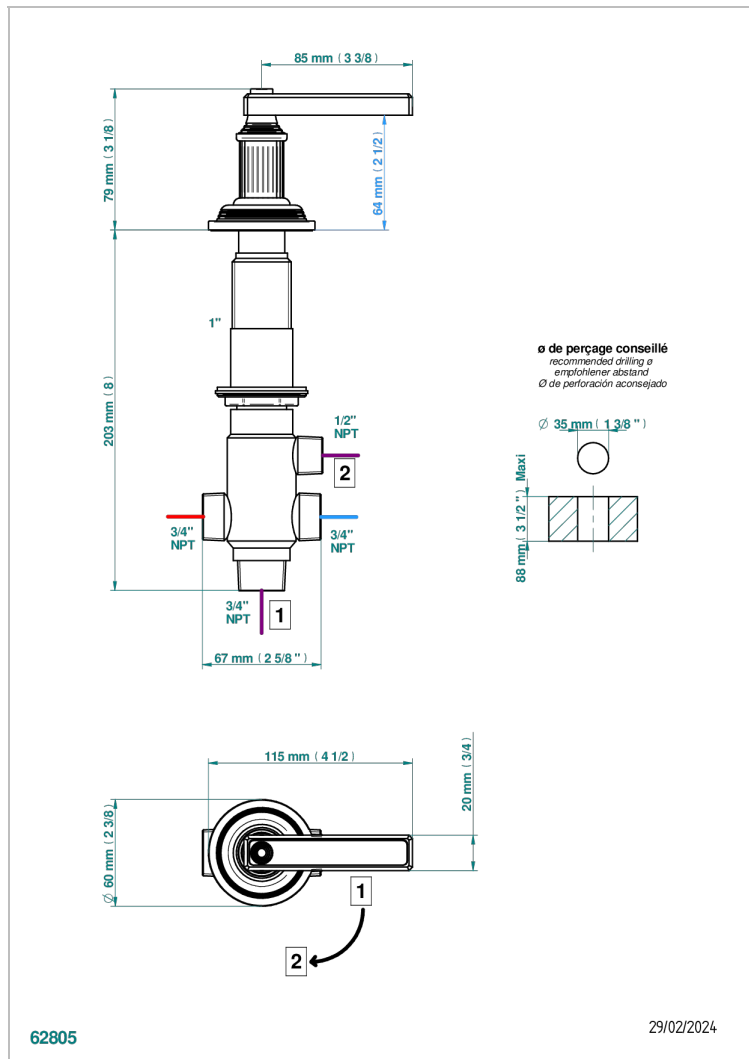

GRAND CENTRAL BLACK ONYX WITH LEVER

U9N-50/4/VG

台式四通手动分水器 (2个入水口, 2个出水口)

特色

- Grand central Black Onyx with lever
- 台式四通手动分水器 (2个入水口, 2个出水口)

可选饰面

Black ceram - D30
Blush PVD - H62
Graphite PVD - H64
Matt Umber PVD - H67
Matt blush PVD - H60
Matt graphite PVD - H65