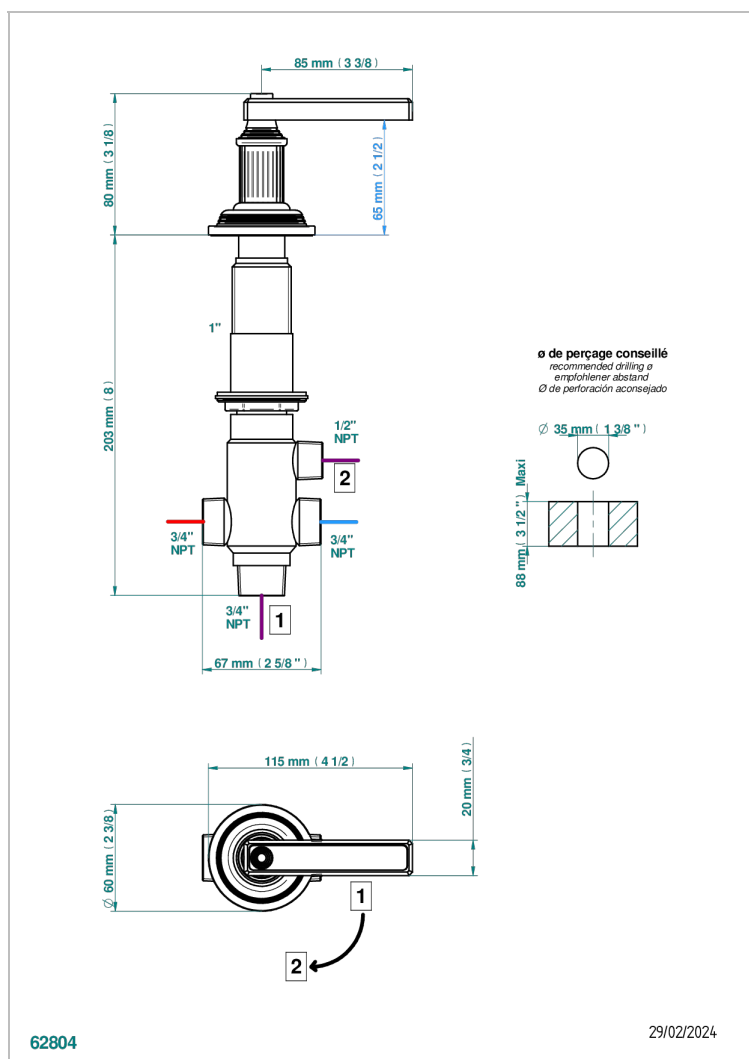

# GRAND CENTRAL METAL WITH LEVER

U9L-50/4/VG

Rim mounted 4 way diverter : 2 inlets and 2 outlets

## CHARACTERISTIC

- Grand central Metal with lever
- Rim mounted 4 way diverter : 2 inlets and 2 outlets