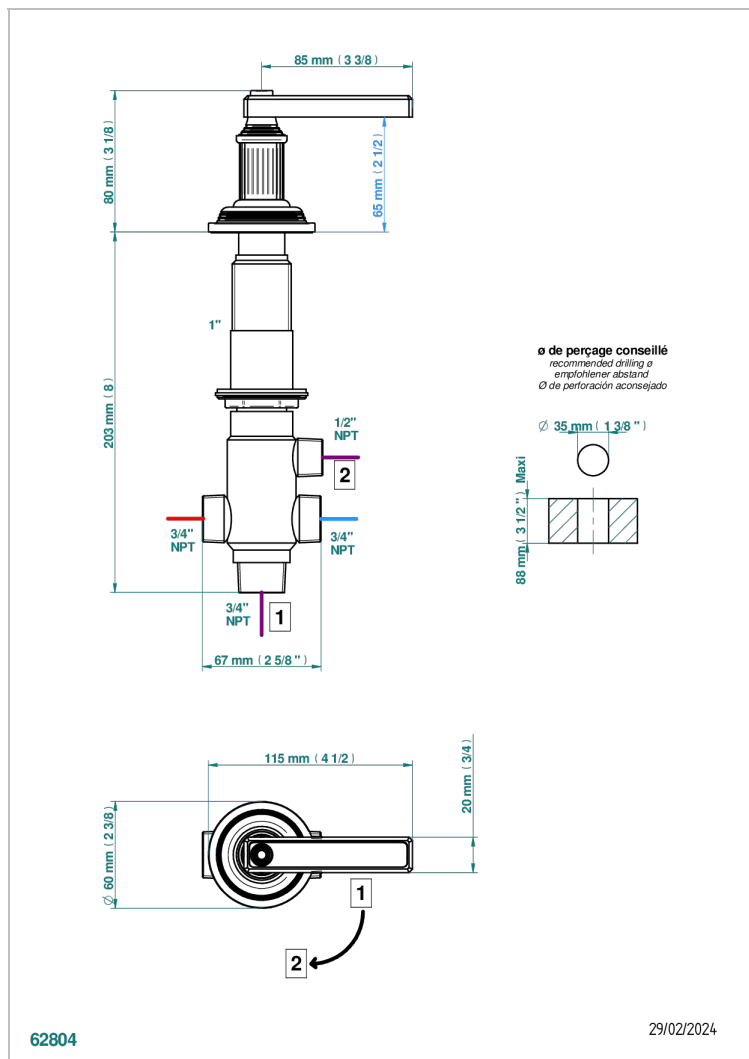

GRAND CENTRAL METAL WITH LEVER

U9L-50/4/VG

Rim mounted 4 way diverter : 2 inlets and 2 outlets

CHARACTERISTIC

- Grand central Metal with lever
- Rim mounted 4 way diverter : 2 inlets and 2 outlets

AVAILABLE FINITIONS