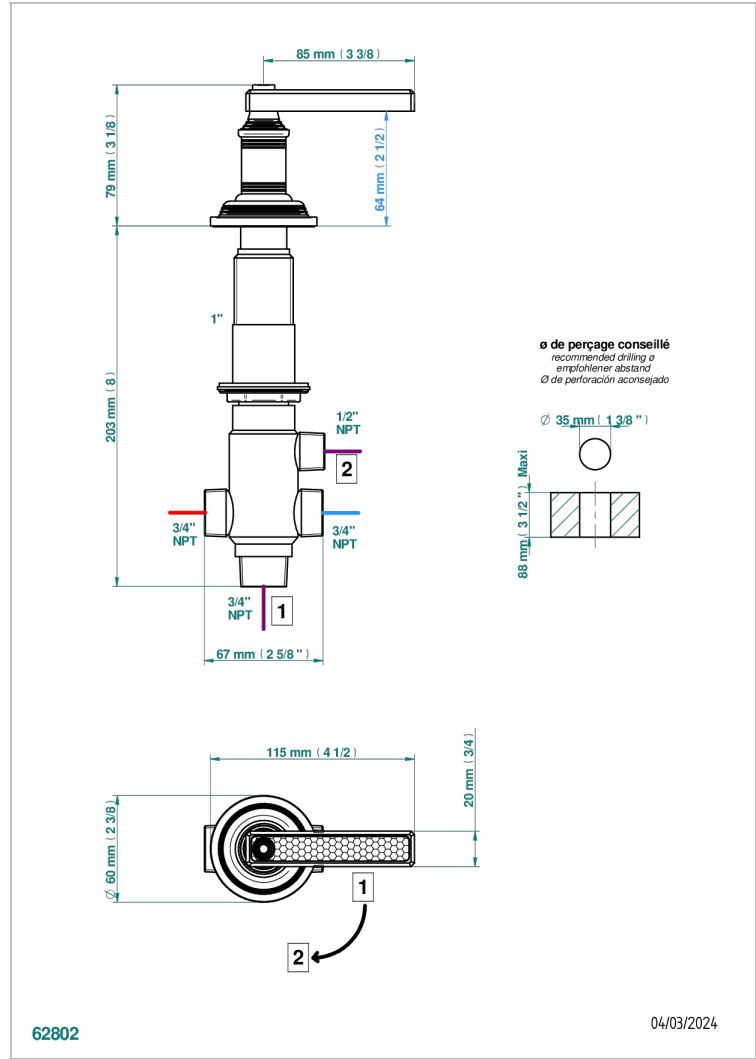

# WEST COAST WITH GUILLOCHE DECOR WITH LEVER

U9D-50/4/VG

Rim mounted 4 way diverter : 2 inlets and 2 outlets

## CHARACTERISTIC

- West coast with Guilloché decor with lever
- Rim mounted 4 way diverter : 2 inlets and 2 outlets