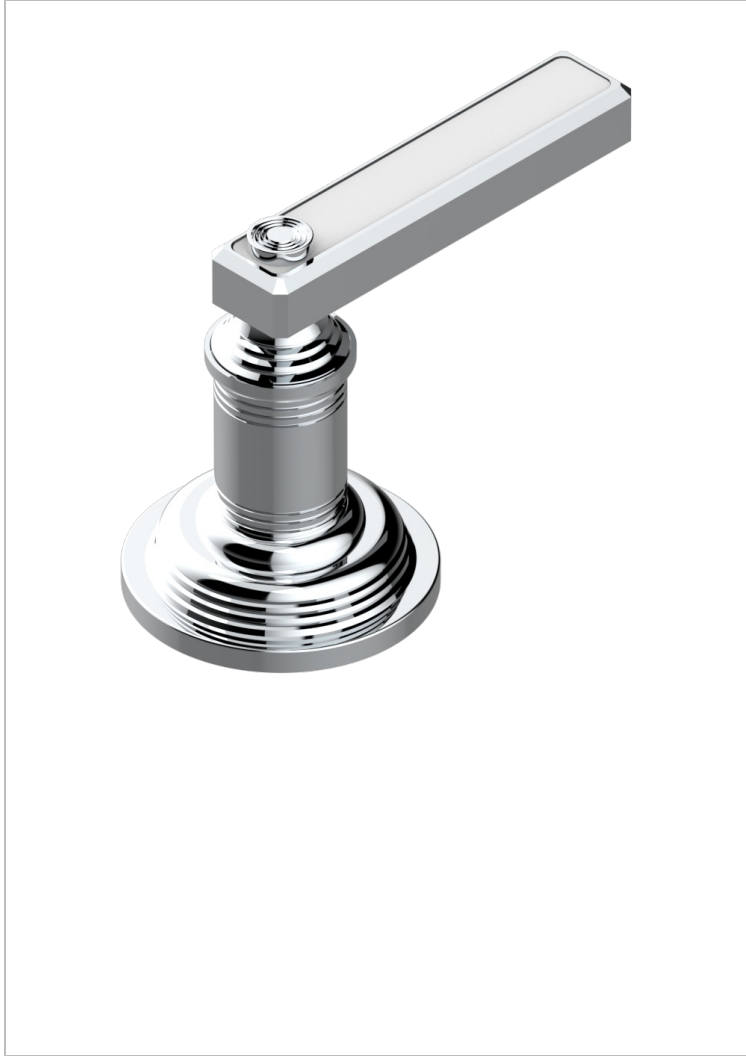

WEST COAST WHITE ONYX WITH LEVER HANDLES

U9H-50/4/VG

THG[®]
PARIS

Rim mounted 4 way diverter : 2 inlets and 2 outlets

CHARACTERISTIC

- West Coast White Onyx with lever handles
- Rim mounted 4 way diverter : 2 inlets and 2 outlets

AVAILABLE FINITIONS

Antique nickel - H28
Black ceram - D30
Blush PVD - H62
Brass color PVD - H49
Brown bronze color PVD - F33
Gold color PVD - H52

Graphite PVD - H64
Lacquered light bronze - D01
Matt Umber PVD - H67
Matt blush PVD - H60
Matt brass color PVD - H50
Matt brown bronze color PVD - F34