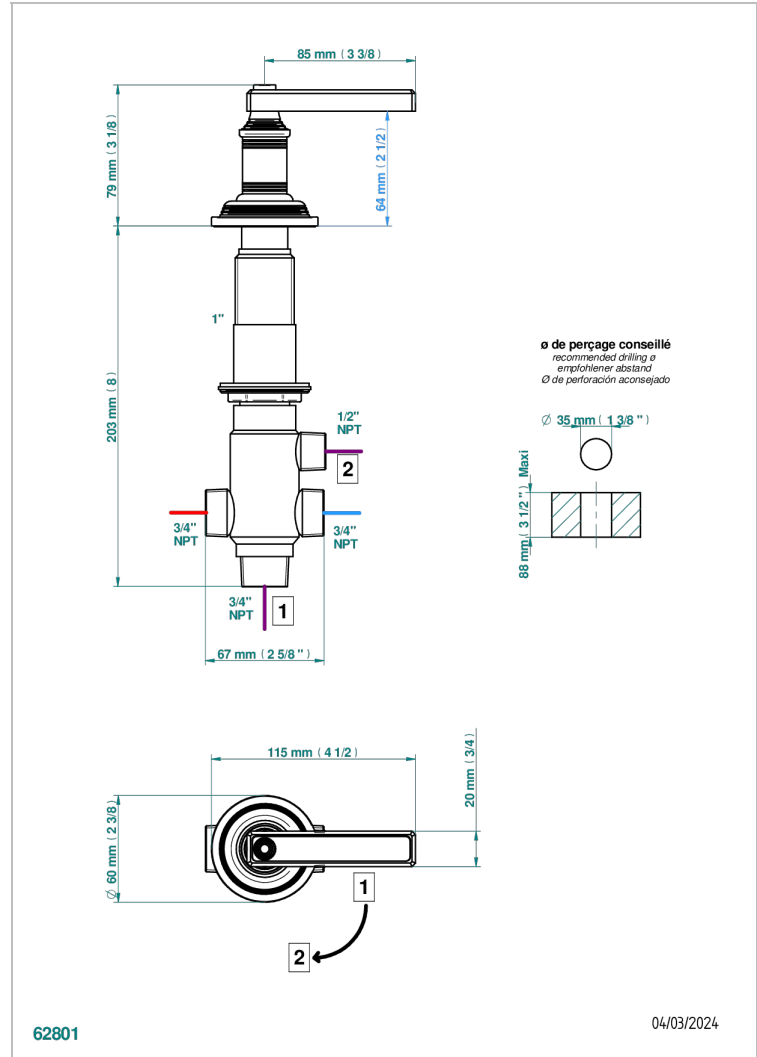

WEST COAST WHITE ONYX WITH LEVER HANDLES

U9H-50/4/VG

THG[®]
PARIS

Rim mounted 4 way diverter : 2 inlets and 2 outlets

CHARACTERISTIC

- West Coast White Onyx with lever handles
- Rim mounted 4 way diverter : 2 inlets and 2 outlets