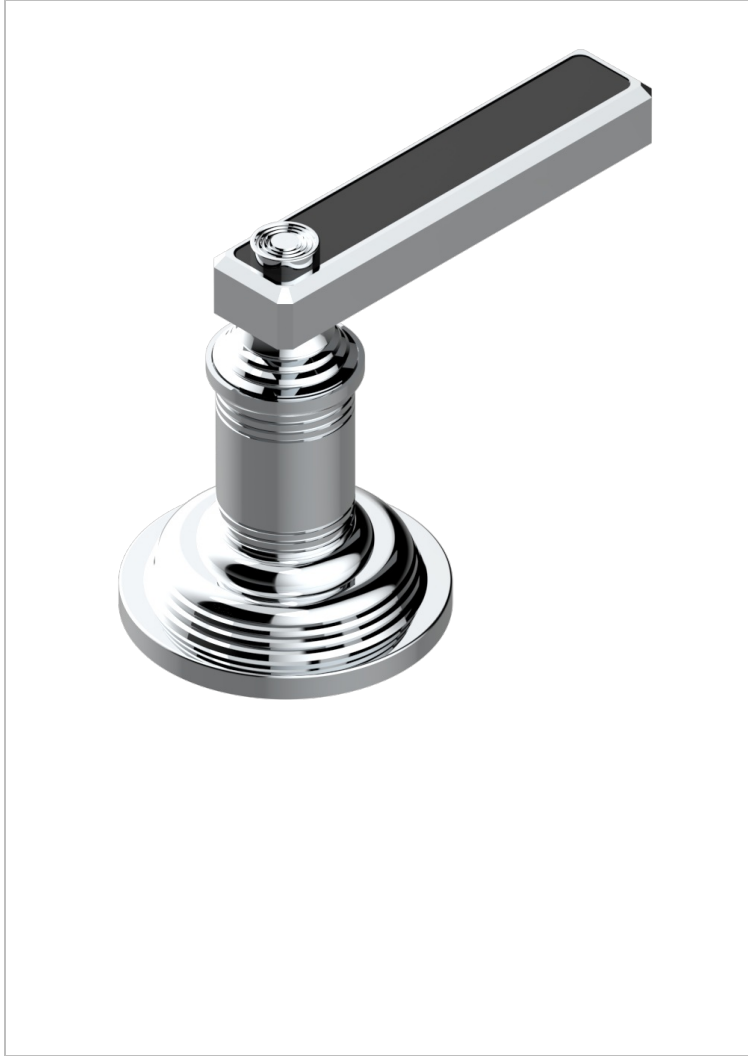

WEST COAST BLACK ONYX WITH LEVER

U9F-50/4/VG

Rim mounted 4 way diverter : 2 inlets and 2 outlets

CHARACTERISTIC

- West Coast Black Onyx with lever
- Rim mounted 4 way diverter : 2 inlets and 2 outlets

AVAILABLE FINITIONS

Antique nickel - H28
Black ceram - D30
Blush PVD - H62
Brass color PVD - H49
Brown bronze color PVD - F33
Gold color PVD - H52

Graphite PVD - H64
Lacquered light bronze - D01
Matt Umber PVD - H67
Matt blush PVD - H60
Matt brass color PVD - H50
Matt brown bronze color PVD - F34