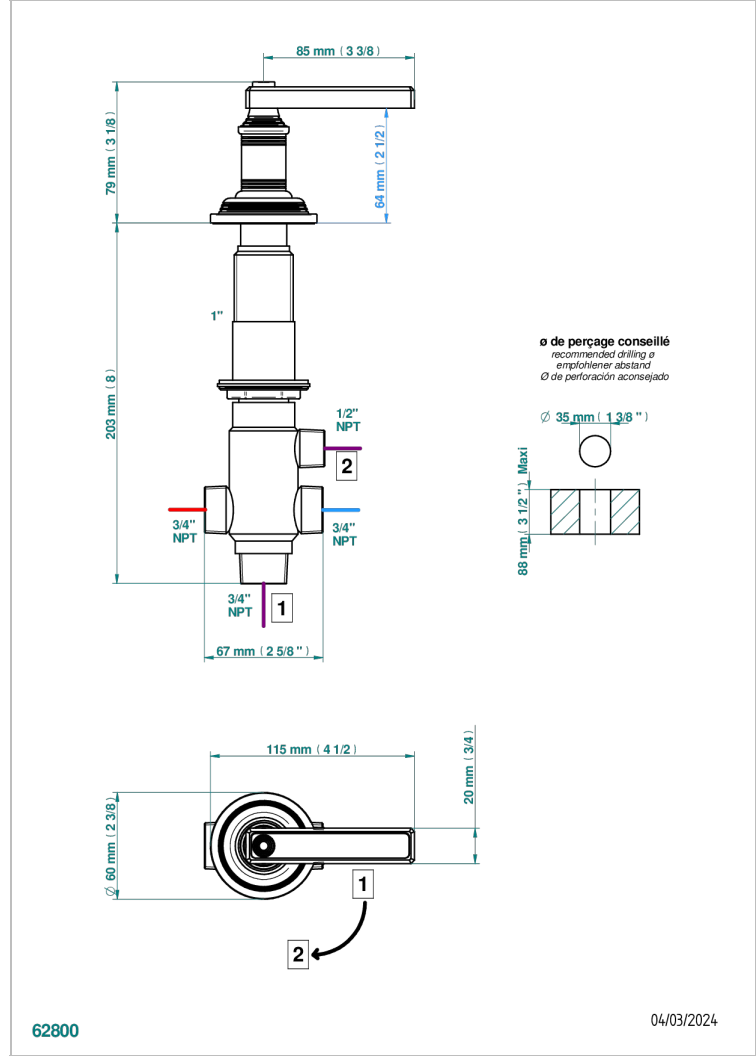

WEST COAST BLACK ONYX WITH LEVER

U9F-50/4/VG

Rim mounted 4 way diverter : 2 inlets and 2 outlets

CHARACTERISTIC

- West Coast Black Onyx with lever
- Rim mounted 4 way diverter : 2 inlets and 2 outlets

AVAILABLE FINITIONS