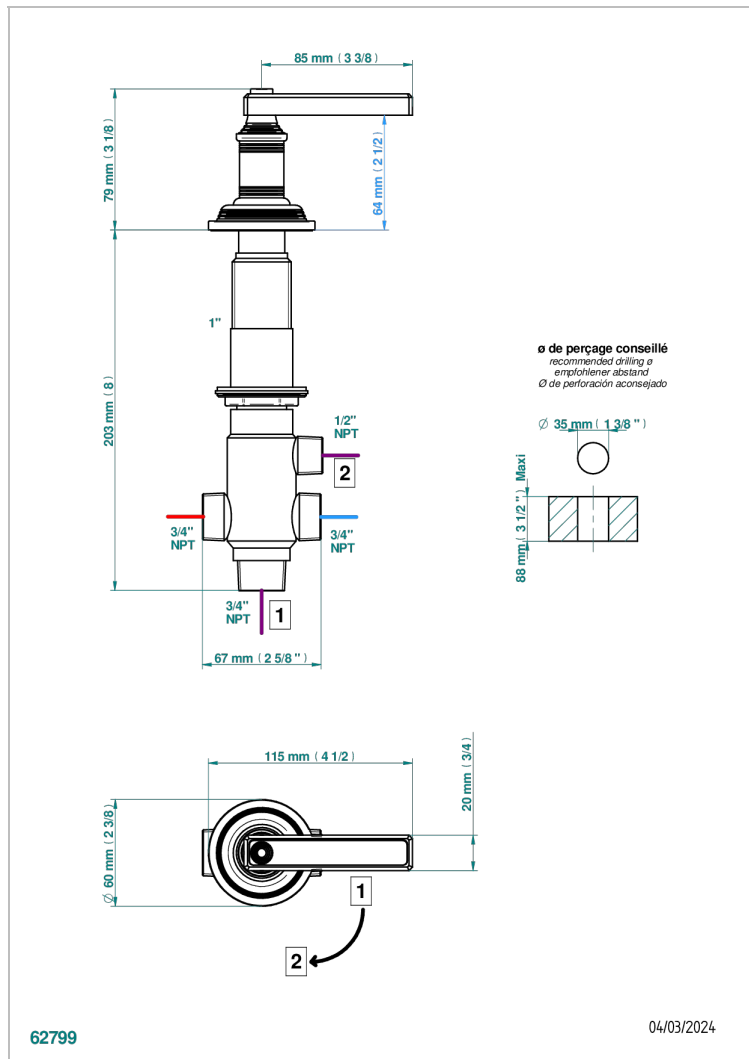

# WEST COAST METAL WITH LEVER

U9B-50/4/VG

Rim mounted 4 way diverter : 2 inlets and 2 outlets

## CHARACTERISTIC

- West Coast Metal with lever
- Rim mounted 4 way diverter : 2 inlets and 2 outlets