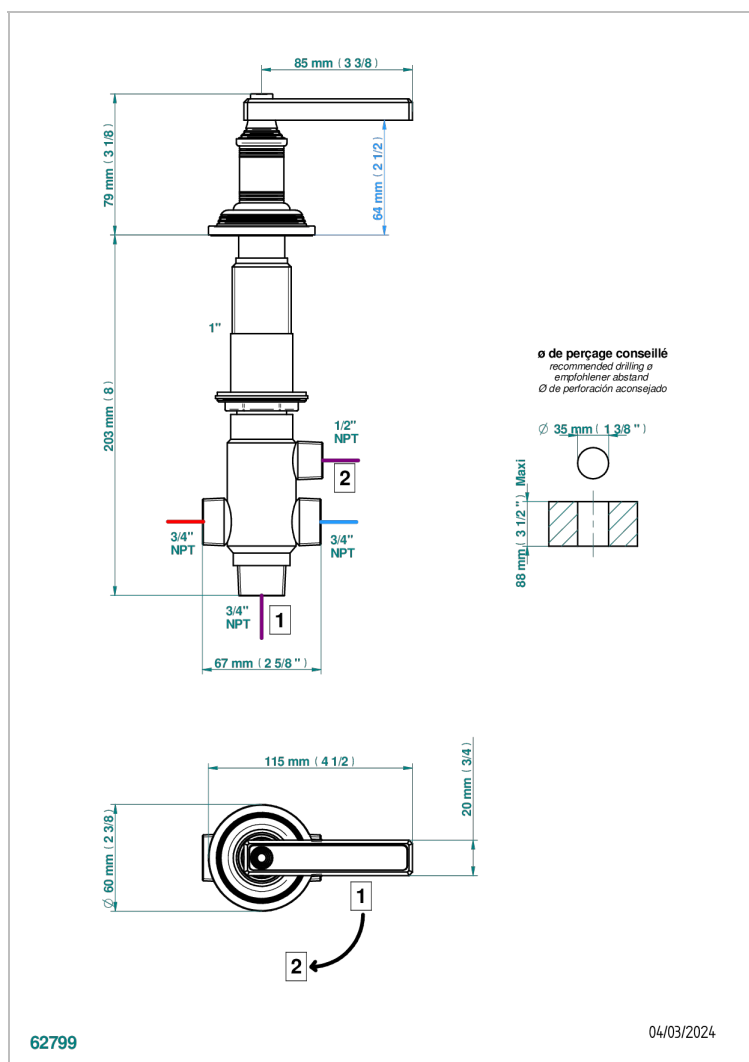

WEST COAST METAL WITH LEVER

U9B-50/4/VG

Rim mounted 4 way diverter : 2 inlets and 2 outlets

CHARACTERISTIC

- West Coast Metal with lever
- Rim mounted 4 way diverter : 2 inlets and 2 outlets

AVAILABLE FINITIONS