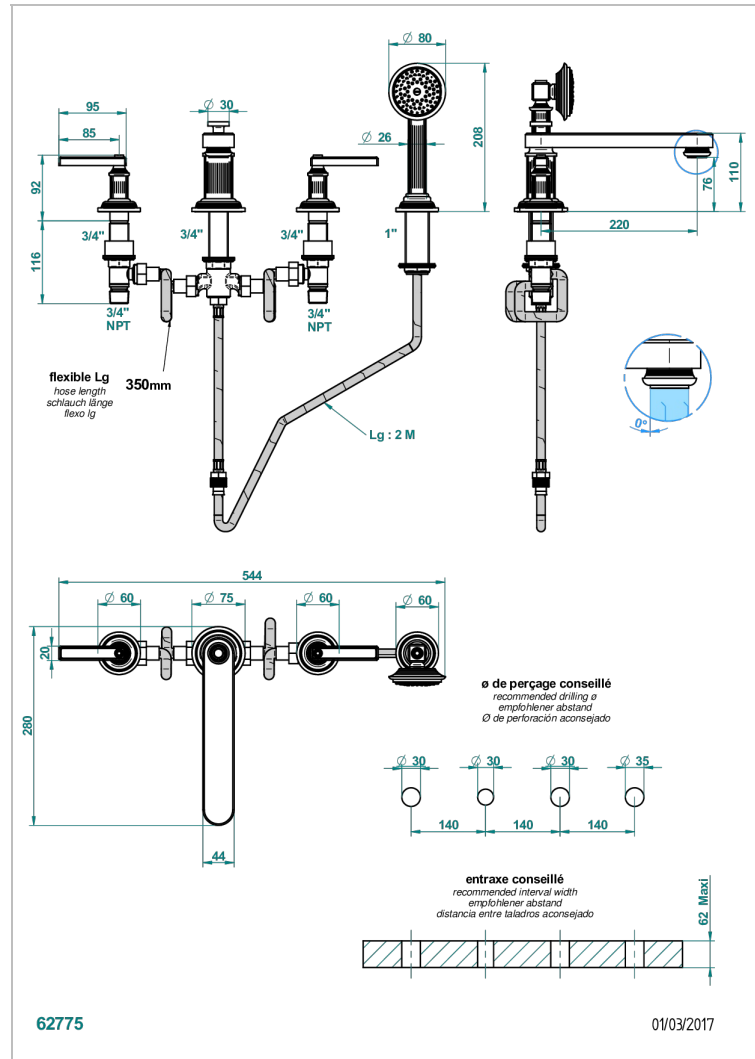

GRAND CENTRAL WHITE ONYX WITH LEVER HANDLES

U9S-112BSGBBUS

Roman tub set with low diverter spout and handshower, 3/4" valves

CHARACTERISTIC

- Grand central White Onyx with lever handles
- Roman tub set with low diverter spout and handshower, 3/4" valves