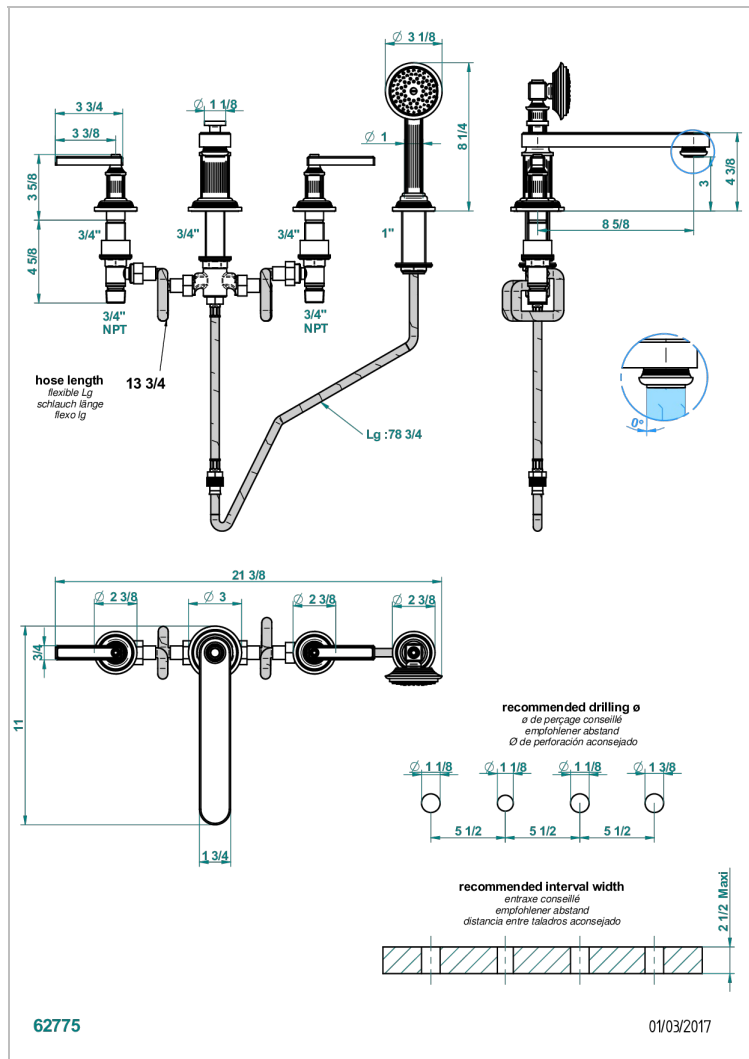

# GRAND CENTRAL WHITE ONYX WITH LEVER HANDLES

U9S-112BSGBBUS

Roman tub set with low diverter spout and handshower, 3/4" valves

## CHARACTERISTIC

- Grand central White Onyx with lever handles
- Roman tub set with low diverter spout and handshower, 3/4" valves