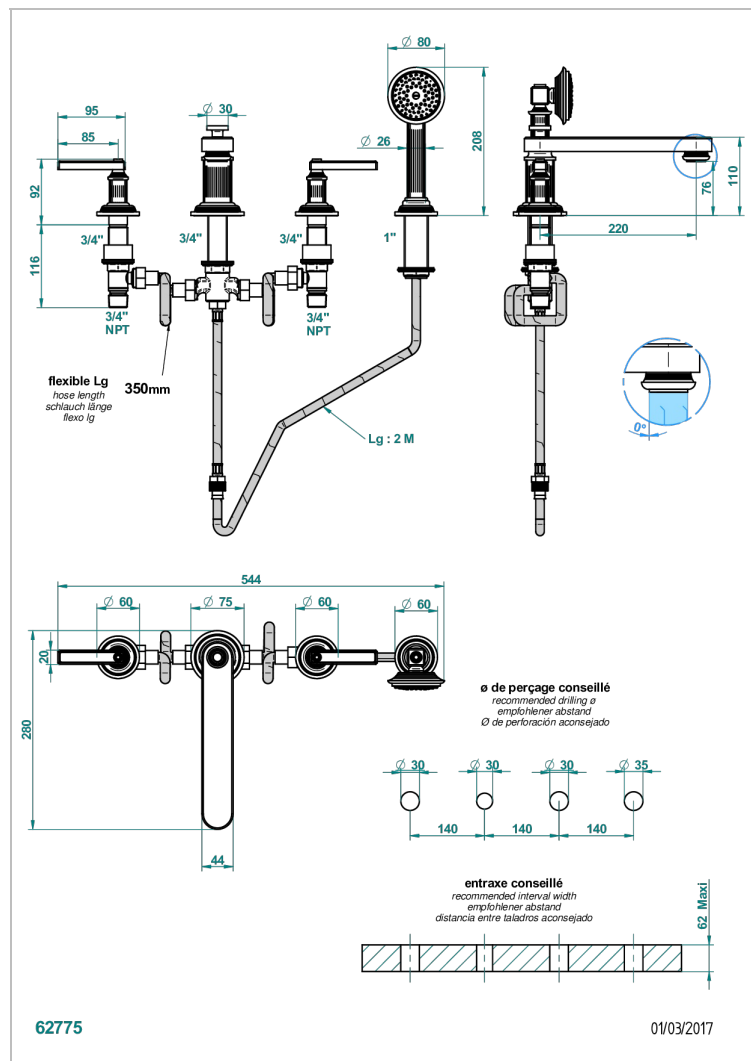

GRAND CENTRAL WHITE ONYX WITH LEVER HANDLES

U9S-112BSGGB

Rim mounted 4 hole bath/shower mixer, diverter to low super goliath spout

CHARACTERISTIC

- ACS : 18ACCLY473

STANDARDS

AVAILABLE FINITIONS

Antique nickel - H28
Black ceram - D30
Blush PVD - H62
Brass color PVD - H49
Brown bronze color PVD - F33
Gold color PVD - H52