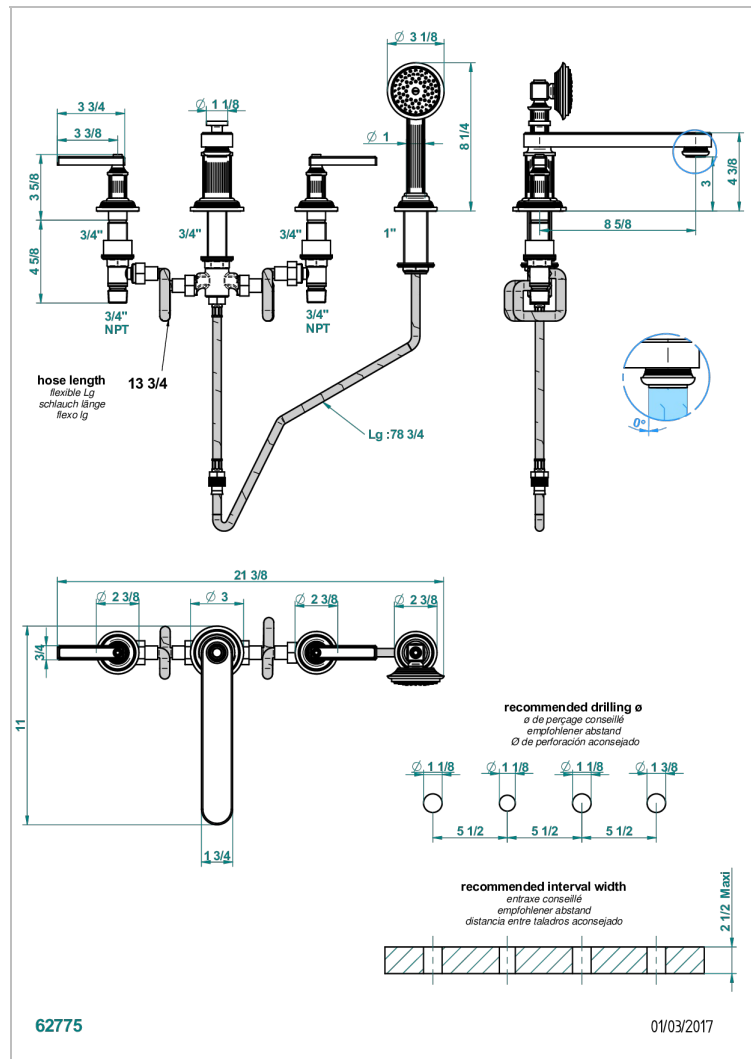

# GRAND CENTRAL WHITE ONYX WITH LEVER HANDLES

U9S-112BSGGB

Rim mounted 4 hole bath/shower mixer, diverter to low super goliath spout

## CHARACTERISTIC

- ACS : 18ACCLY473