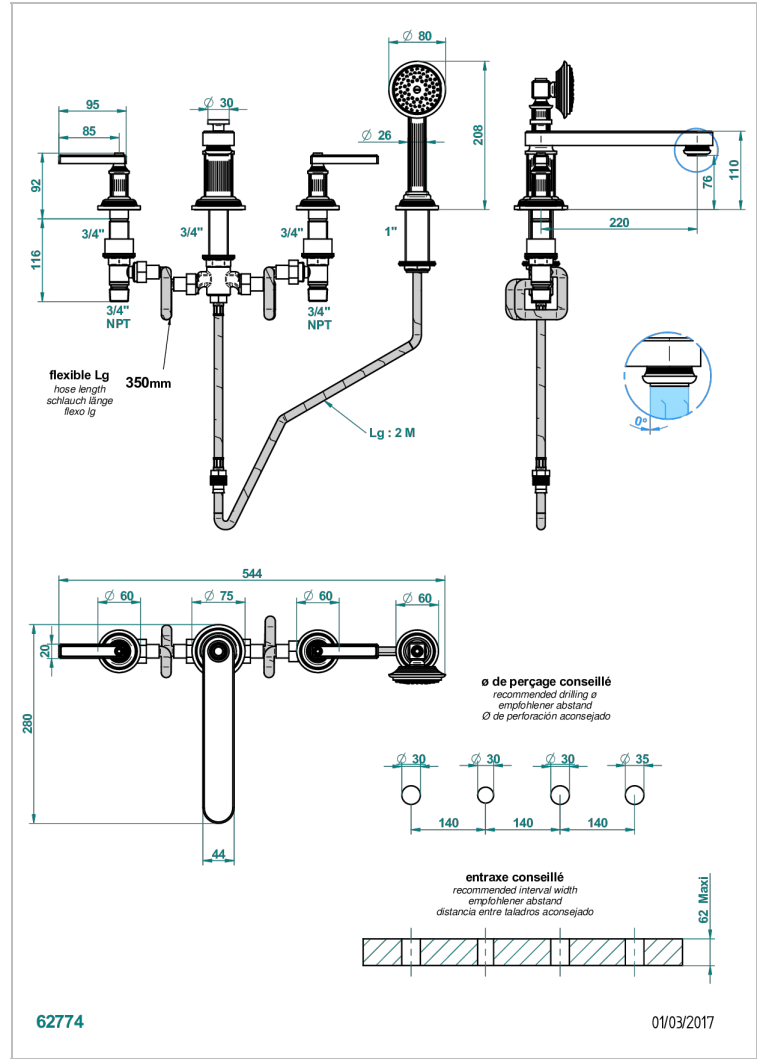

GRAND CENTRAL BLACK ONYX WITH LEVER HANDLES

U9N-112BSGBBUS

Roman tub set with low diverter spout and handshower, 3/4" valves

CHARACTERISTIC

- Grand central Black Onyx with lever handles
- Roman tub set with low diverter spout and handshower, 3/4" valves