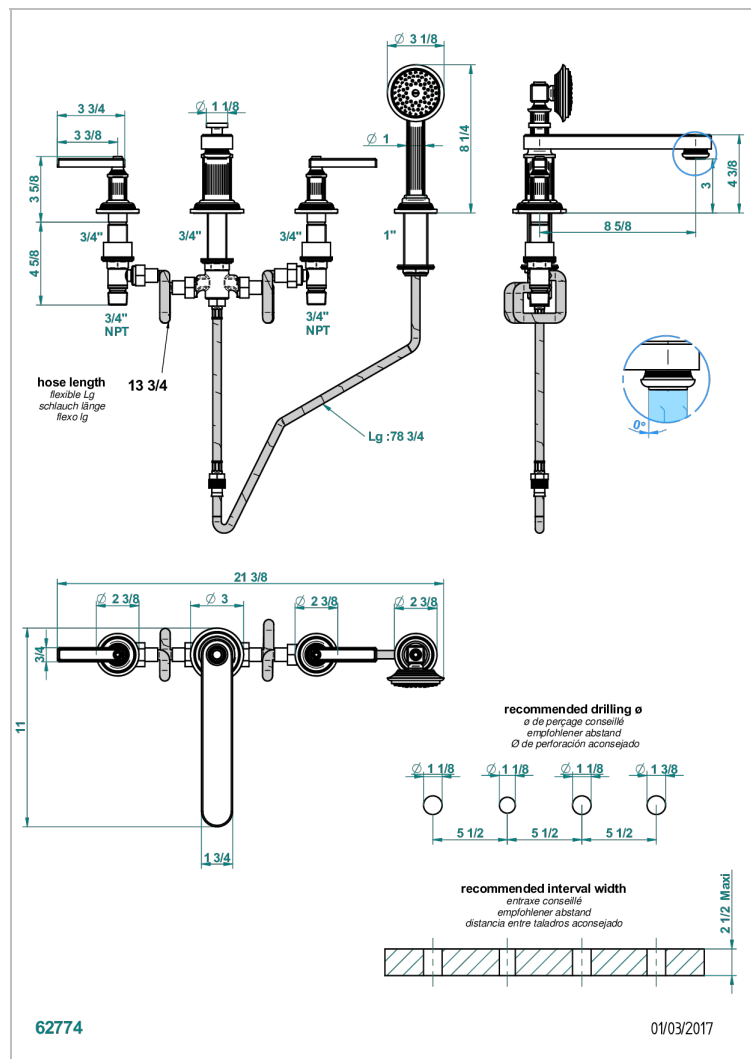

GRAND CENTRAL BLACK ONYX WITH LEVER HANDLES

U9N-112BSGBBUS

Roman tub set with low diverter spout and handshower, 3/4" valves

CHARACTERISTIC

- Grand central Black Onyx with lever handles
- Roman tub set with low diverter spout and handshower, 3/4" valves