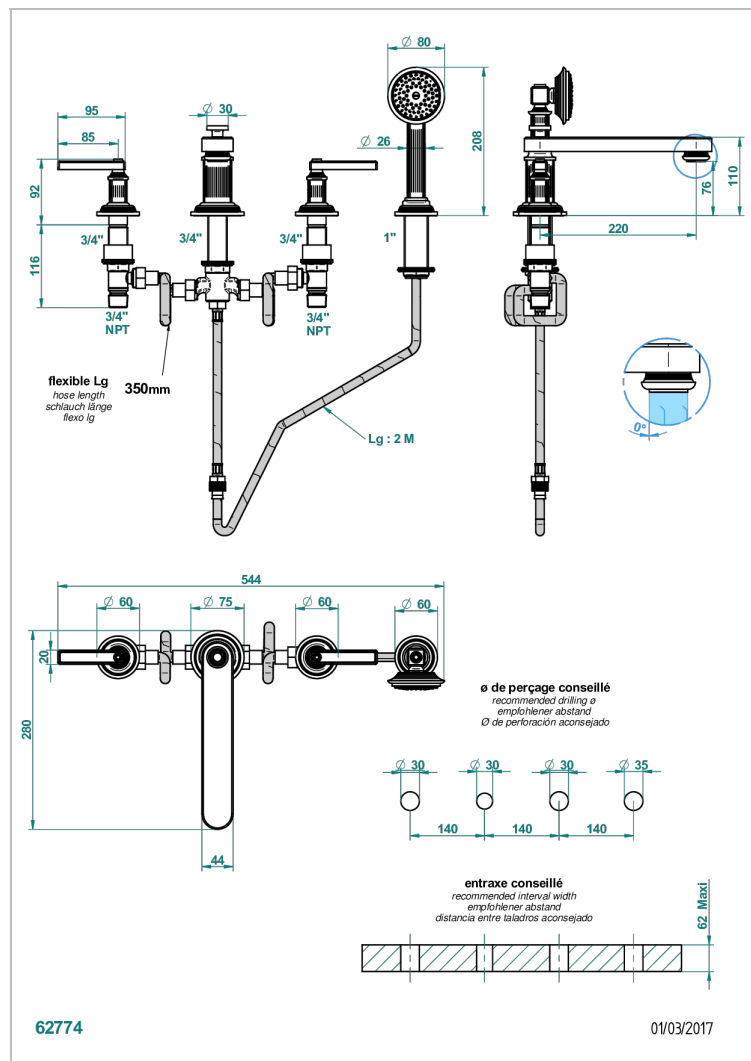

# GRAND CENTRAL BLACK ONYX WITH LEVER

U9N-112BSGBB

Rim mounted 4 hole bath/shower mixer, diverter to low super goliath spout

## CHARACTERISTIC

- ACS : 18ACCLY473