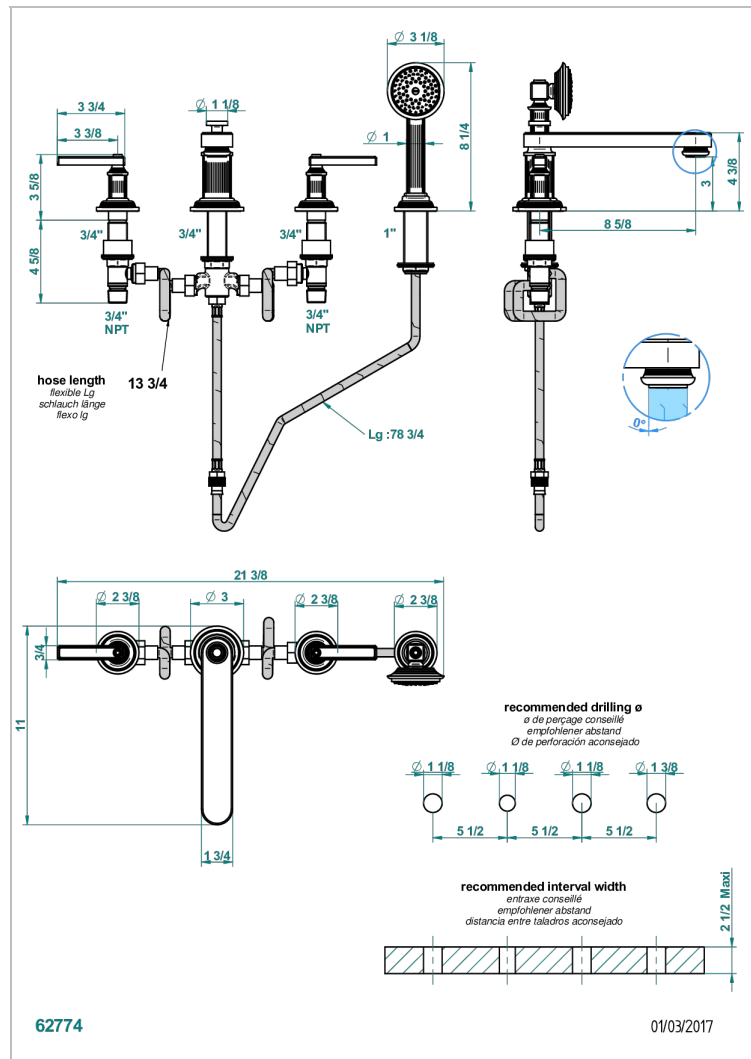

GRAND CENTRAL BLACK ONYX WITH LEVER

U9N-112BSGGB

Rim mounted 4 hole bath/shower mixer, diverter to low super goliath spout

CHARACTERISTIC

- ACS : 18ACCLY473

STANDARDS

AVAILABLE FINITIONS

Antique nickel - H28
Black ceram - D30
Blush PVD - H62
Brass color PVD - H49
Brown bronze color PVD - F33
Gold color PVD - H52