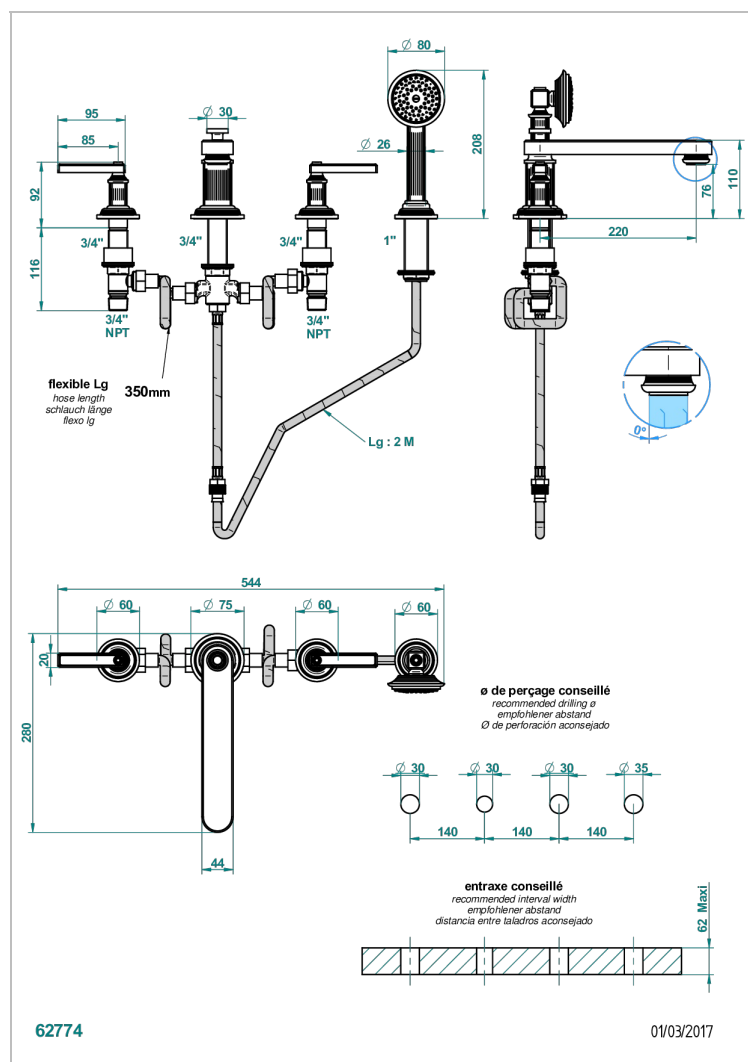

GRAND CENTRAL BLACK ONYX WITH LEVER

U9N-112BSGBB

Rim mounted 4 hole bath/shower mixer, diverter to low super goliath spout

CHARACTERISTIC

- ACS : 18ACCLY473

STANDARDS

AVAILABLE FINITIONS

Antique nickel - H28
Black ceram - D30
Blush PVD - H62
Brass color PVD - H49
Brown bronze color PVD - F33
Gold color PVD - H52