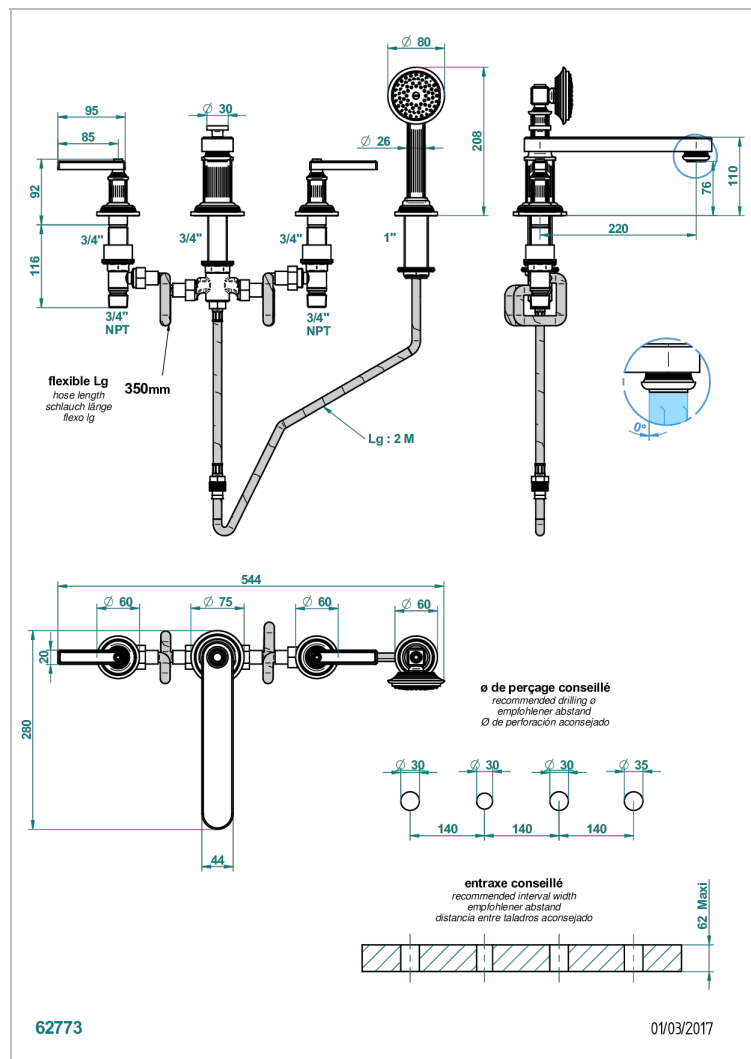

GRAND CENTRAL METAL WITH LEVER HANDLES

U9L-112BSGBBUS

Roman tub set with low diverter spout and handshower, 3/4" valves

CHARACTERISTIC

- Grand central Metal with lever handles
- Roman tub set with low diverter spout and handshower, 3/4" valves