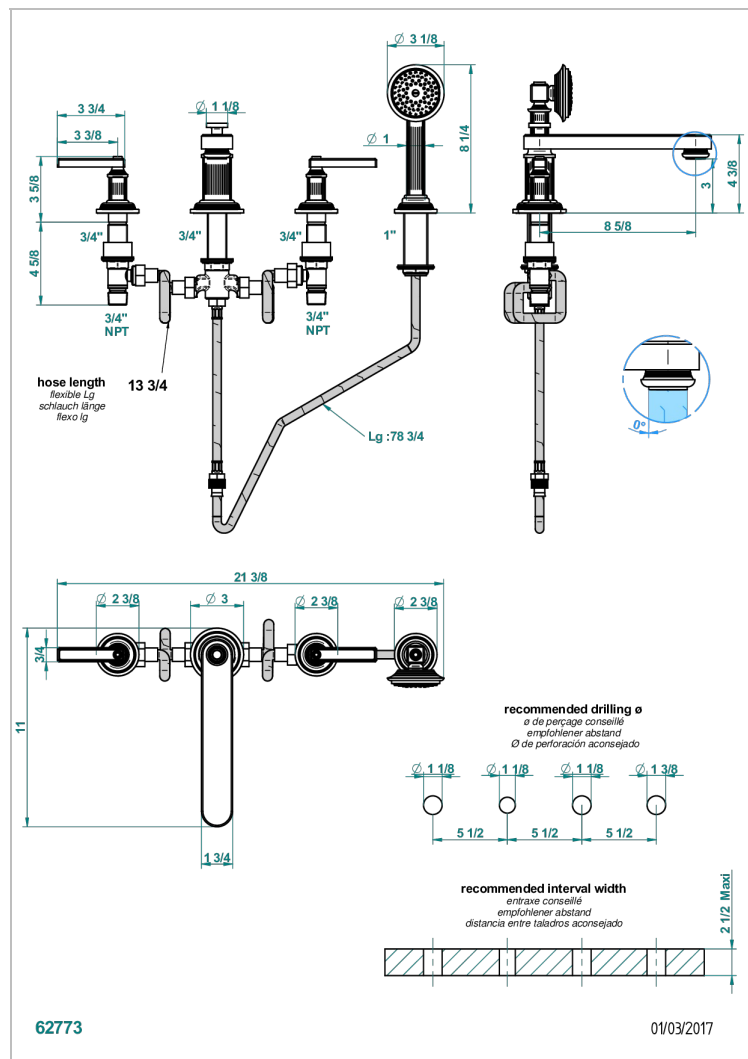

GRAND CENTRAL METAL WITH LEVER HANDLES

U9L-112BSGBBUS

Roman tub set with low diverter spout and handshower, 3/4" valves

CHARACTERISTIC

- Grand central Metal with lever handles
- Roman tub set with low diverter spout and handshower, 3/4" valves