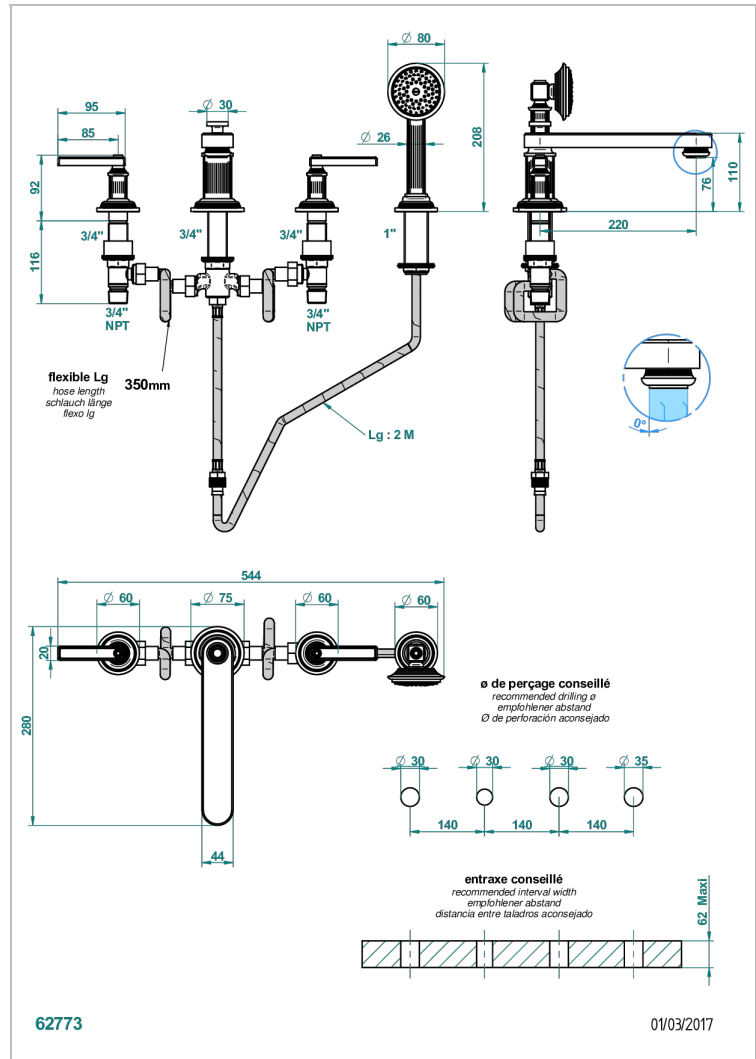

GRAND CENTRAL METAL WITH LEVER

U9L-112BSGGBB

Rim mounted 4 hole bath/shower mixer, diverter to low super goliath spout

CHARACTERISTIC

- ACS : 18ACCLY473

STANDARDS

AVAILABLE FINITIONS

Antique nickel - H28
Black ceram - D30
Blush PVD - H62
Brass color PVD - H49
Brown bronze color PVD - F33
Gold color PVD - H52

Natural smoked Brass - A13
Nickel color PVD - H55
Polished chrome (color finish) - A02
Polished chrome with gold inlay - GA1
Polished gold (color finish) - F01
Polished nickel - B01

Soft gold - F30
Soft matt gold - F31
Umber PVD - H66
Varnished matt antique red copper (color finish) - H07