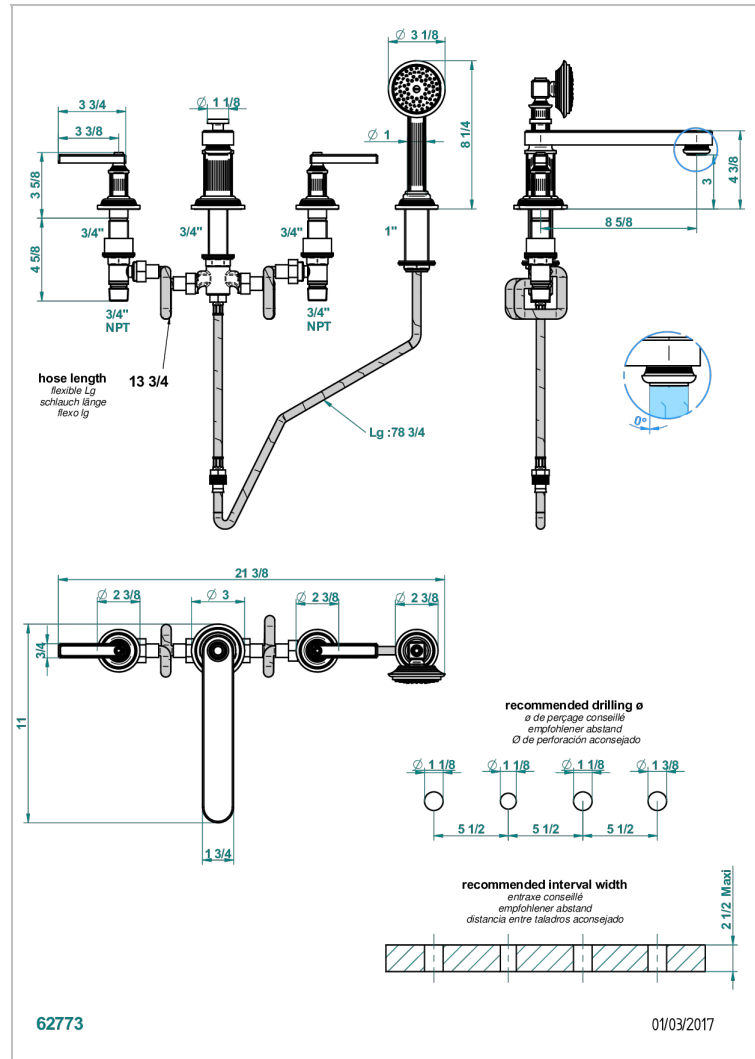

GRAND CENTRAL METAL WITH LEVER

U9L-112BSGGB

Rim mounted 4 hole bath/shower mixer, diverter to low super goliath spout

CHARACTERISTIC

- ACS : 18ACCLY473

STANDARDS

AVAILABLE FINITIONS

Antique nickel - H28
Black ceram - D30
Blush PVD - H62
Brass color PVD - H49
Brown bronze color PVD - F33
Gold color PVD - H52

Graphite PVD - H64
Lacquered light bronze - D01
Matt Umber PVD - H67
Matt blush PVD - H60
Matt brass color PVD - H50
Matt brown bronze color PVD - F34

Matt chrome - C02
Matt gold - F07
Matt gold color PVD - H53
Matt graphite PVD - H65
Matt nickel (color finish) - C01
Matt nickel color PVD - H56

Natural smoked Brass - A13
Nickel color PVD - H55
Polished chrome (color finish) - A02
Polished chrome with gold inlay - GA1
Polished gold (color finish) - F01
Polished nickel - B01

Soft gold - F30
Soft matt gold - F31
Umber PVD - H66
Varnished matt antique red copper (color finish) - H07