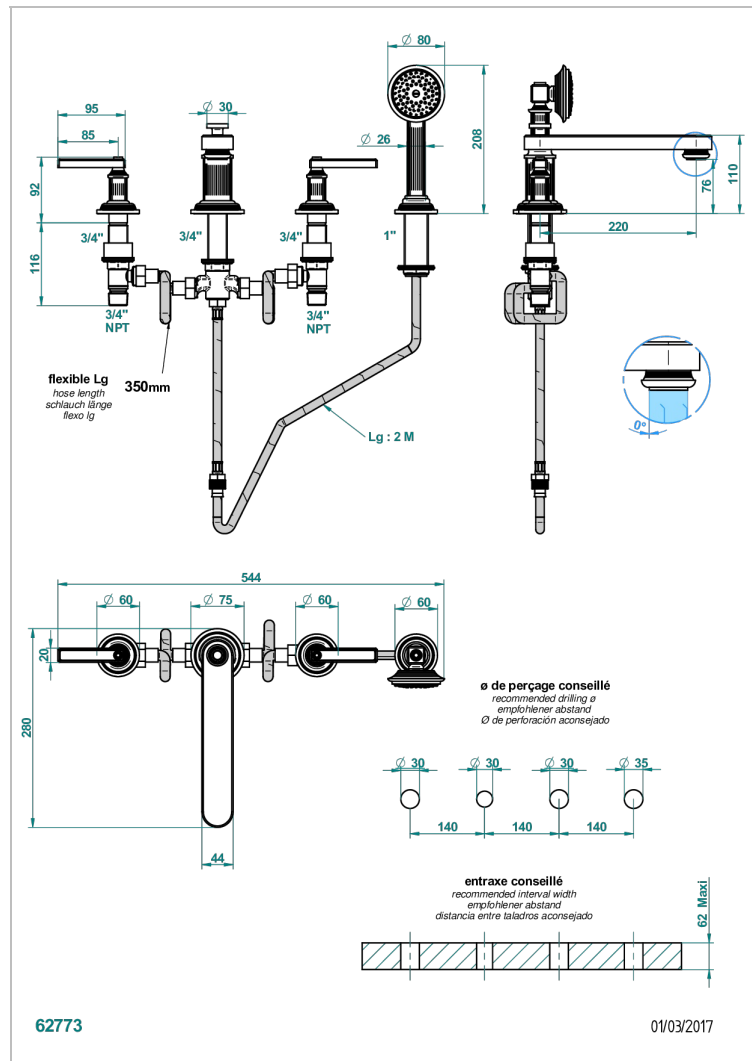

GRAND CENTRAL METAL WITH LEVER

U9L-112BSGBB

Rim mounted 4 hole bath/shower mixer, diverter to low super goliath spout

CHARACTERISTIC

- ACS : 18ACCLY473

STANDARDS

AVAILABLE FINITIONS

Antique nickel - H28
Black ceram - D30
Blush PVD - H62
Brass color PVD - H49
Brown bronze color PVD - F33
Gold color PVD - H52