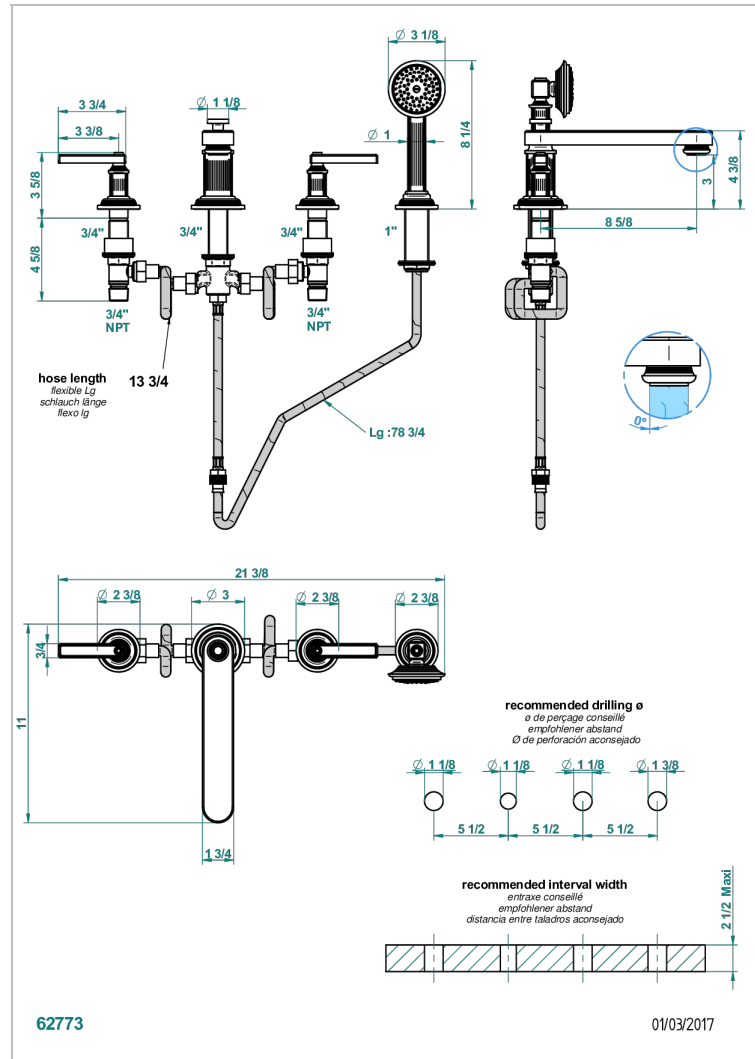

# GRAND CENTRAL METAL WITH LEVER

U9L-112BSGGB

Rim mounted 4 hole bath/shower mixer, diverter to low super goliath spout

## CHARACTERISTIC

- ACS : 18ACCLY473