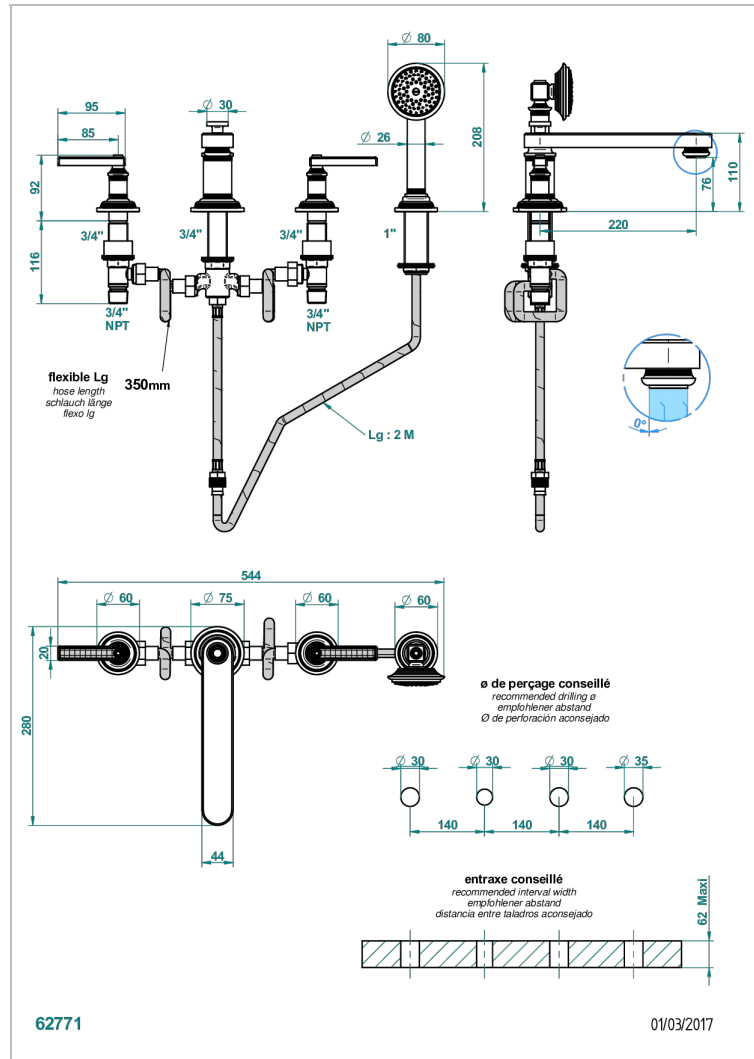

WEST COAST WITH GUILLOCHE DECOR WITH LEVER

U9D-112BSGBB

Rim mounted 4 hole bath/shower mixer, diverter to low super goliath spout

CHARACTERISTIC

- ACS : 18ACCLY473

STANDARDS

AVAILABLE FINITIONS

Antique nickel - H28
Black ceram - D30
Blush PVD - H62
Brass color PVD - H49
Brown bronze color PVD - F33
Gold color PVD - H52