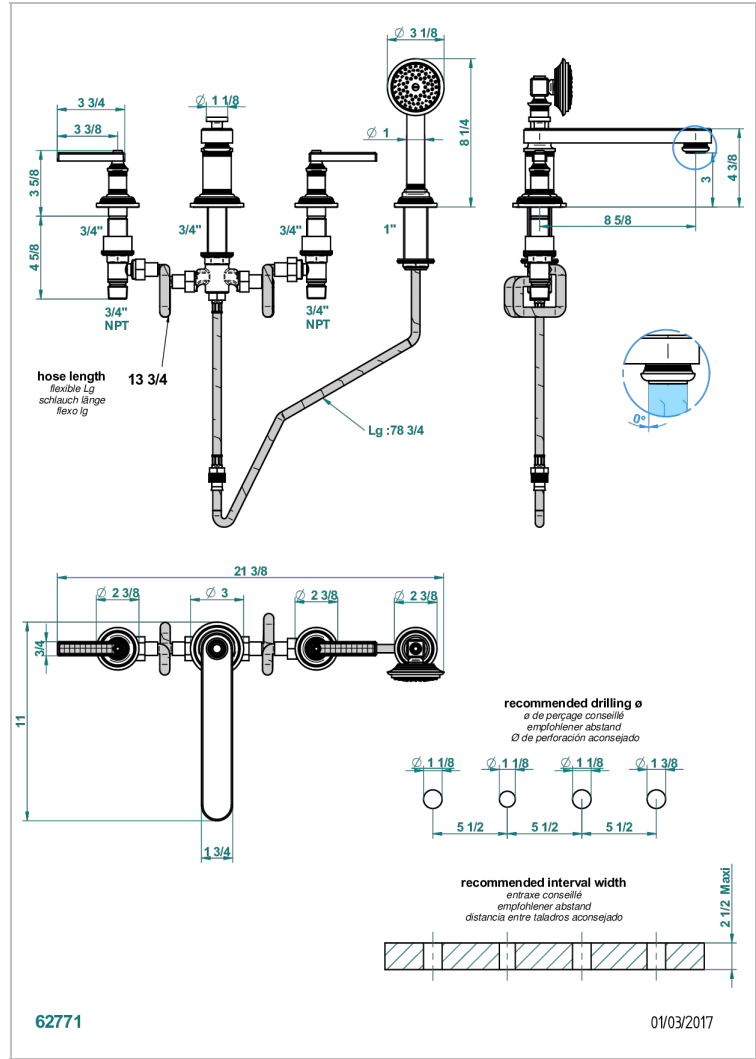

# WEST COAST WITH GUILLOCHE DECOR WITH LEVER

U9D-112BSGGB

Rim mounted 4 hole bath/shower mixer, diverter to low super goliath spout

## CHARACTERISTIC

- ACS : 18ACCLY473