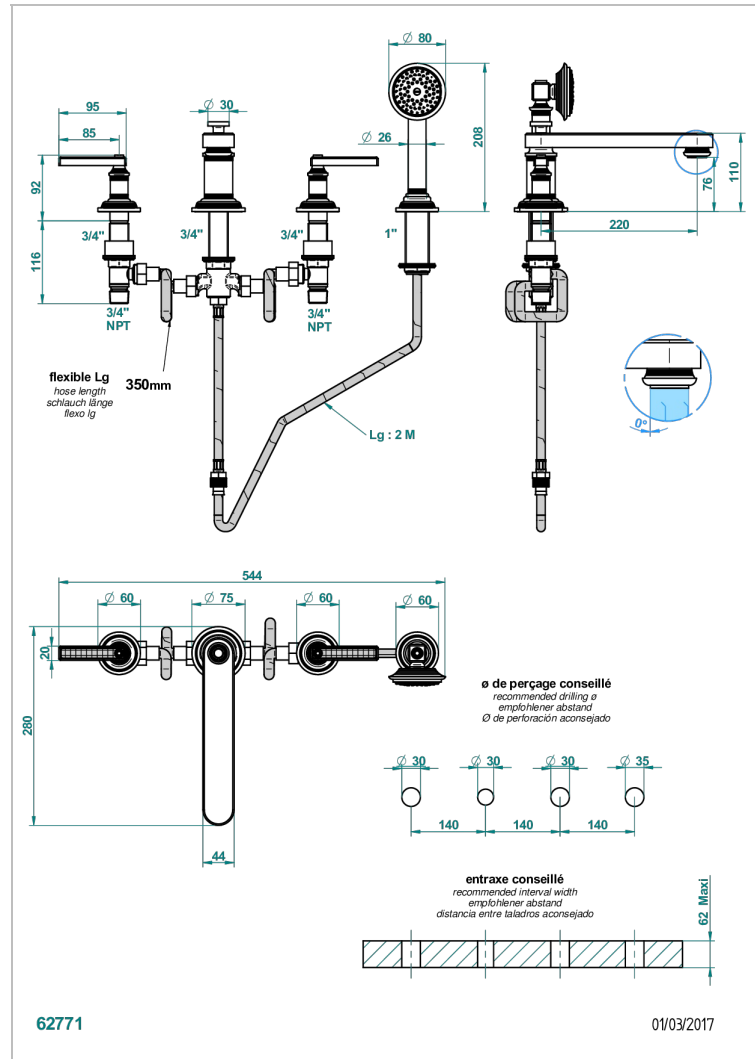

WEST COAST WITH GUILLOCHE DECOR WITH LEVER

U9D-112BSGBB

Rim mounted 4 hole bath/shower mixer, diverter to low super goliath spout

CHARACTERISTIC

- ACS : 18ACCLY473

STANDARDS

AVAILABLE FINITIONS

Antique nickel - H28
Black ceram - D30
Blush PVD - H62
Brass color PVD - H49
Brown bronze color PVD - F33
Gold color PVD - H52