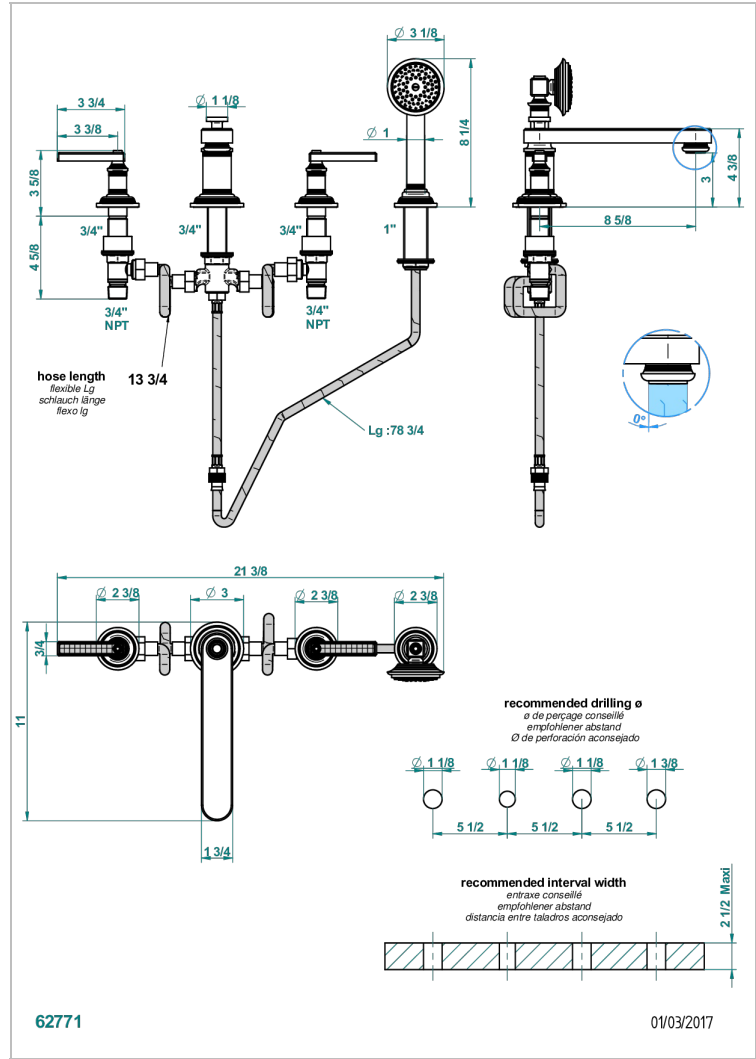

WEST COAST WITH GUILLOCHE DECOR WITH LEVER

U9D-112BSGGB

Rim mounted 4 hole bath/shower mixer, diverter to low super goliath spout

CHARACTERISTIC

- ACS : 18ACCLY473

STANDARDS

AVAILABLE FINITIONS

- Antique nickel - H28
- Black ceram - D30
- Blush PVD - H62
- Brass color PVD - H49
- Brown bronze color PVD - F33
- Gold color PVD - H52

- Graphite PVD - H64
- Lacquered light bronze - D01
- Matt Umber PVD - H67
- Matt blush PVD - H60
- Matt brass color PVD - H50
- Matt brown bronze color PVD - F34

- Matt chrome - C02
- Matt gold - F07
- Matt gold color PVD - H53
- Matt graphite PVD - H65
- Matt nickel (color finish) - C01
- Matt nickel color PVD - H56

- Natural smoked Brass - A13
- Nickel color PVD - H55
- Polished chrome (color finish) - A02
- Polished chrome with gold inlay - GA1
- Polished gold (color finish) - F01
- Polished nickel - B01

- Soft gold - F30
- Soft matt gold - F31
- Umber PVD - H66
- Varnished matt antique red copper (color finish) - H07