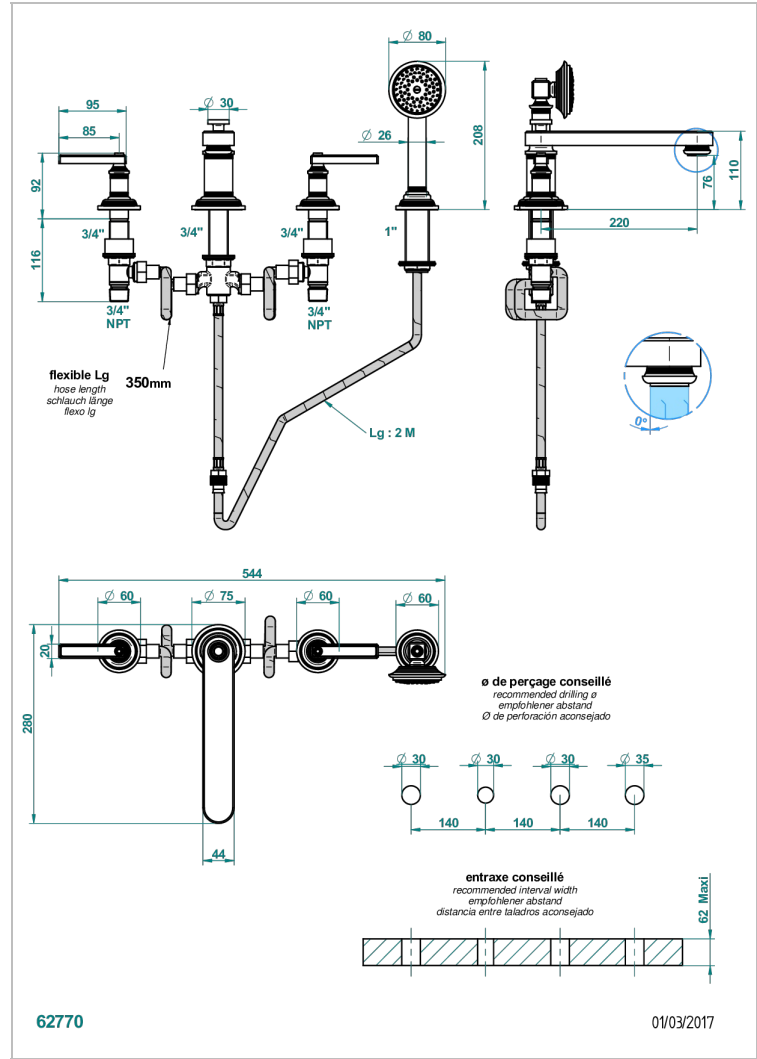

# WEST COAST WHITE ONYX WITH LEVER HANDLES

U9H-112BSGBBUS

Roman tub set with low diverter spout and handshower, 3/4" valves

## CHARACTERISTIC

- West Coast White Onyx with lever handles
- Roman tub set with low diverter spout and handshower, 3/4" valves