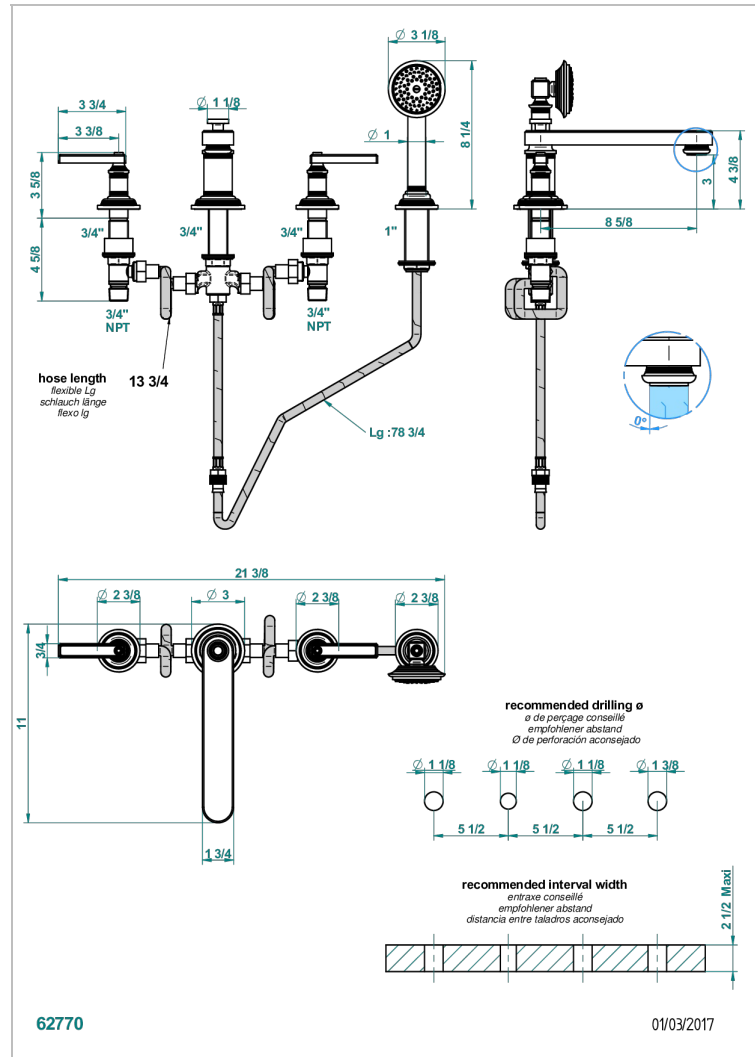

WEST COAST WHITE ONYX WITH LEVER HANDLES

U9H-112BSGBBUS

Roman tub set with low diverter spout and handshower, 3/4" valves

CHARACTERISTIC

- West Coast White Onyx with lever handles
- Roman tub set with low diverter spout and handshower, 3/4" valves