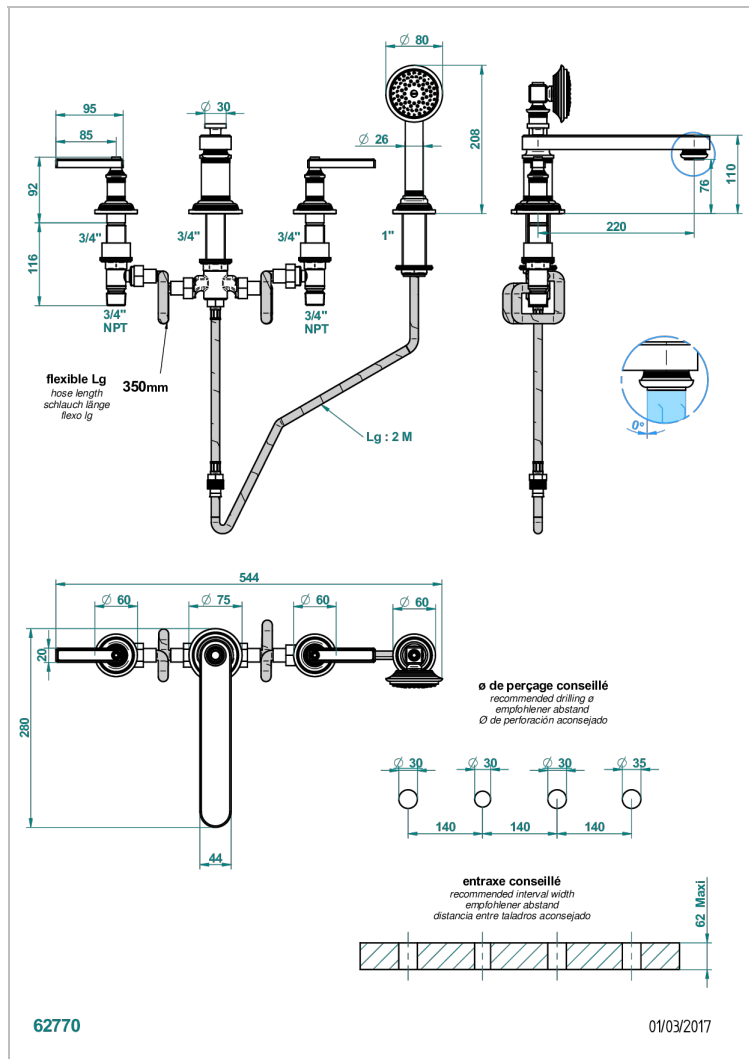

WEST COAST WHITE ONYX WITH LEVER HANDLES

U9H-112BSGBB

Rim mounted 4 hole bath/shower mixer, diverter to low super goliath spout

CHARACTERISTIC

- ACS : 18ACCLY473

STANDARDS

AVAILABLE FINITIONS

Antique nickel - H28
Black ceram - D30
Blush PVD - H62
Brass color PVD - H49
Brown bronze color PVD - F33
Gold color PVD - H52