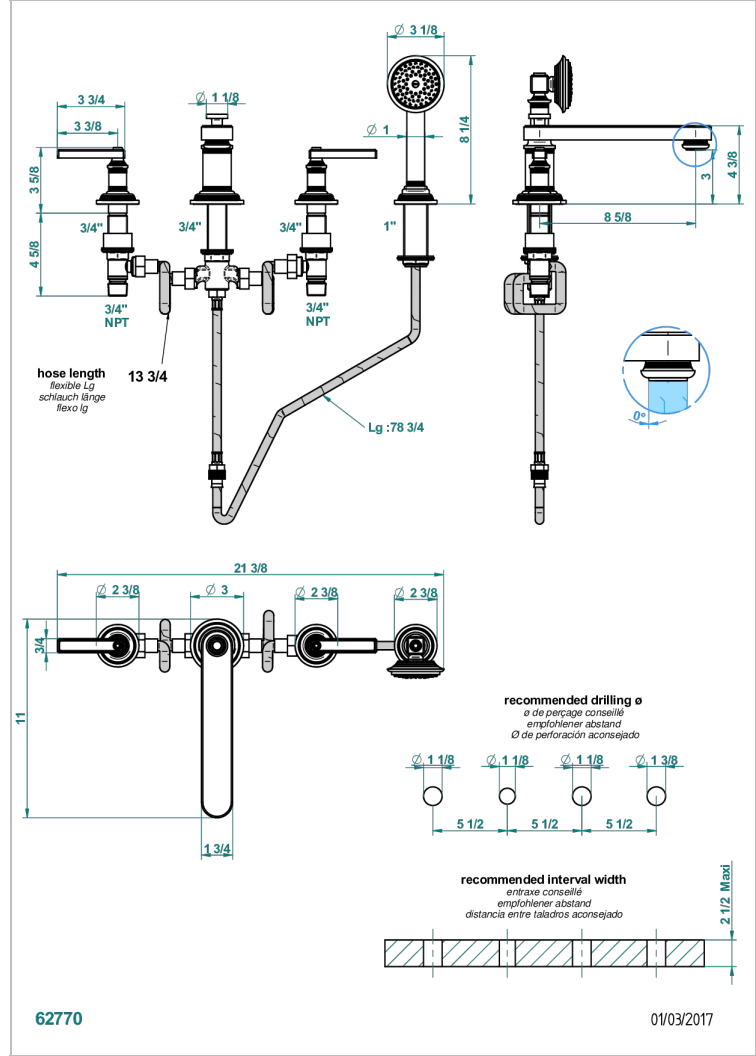

WEST COAST WHITE ONYX WITH LEVER HANDLES

U9H-112BSGBB

Rim mounted 4 hole bath/shower mixer, diverter to low super goliath spout

CHARACTERISTIC

- ACS : 18ACCLY473

STANDARDS

AVAILABLE FINITIONS

- Antique nickel - H28
- Black ceram - D30
- Blush PVD - H62
- Brass color PVD - H49
- Brown bronze color PVD - F33
- Gold color PVD - H52

- Graphite PVD - H64
- Lacquered light bronze - D01
- Matt Umber PVD - H67
- Matt blush PVD - H60
- Matt brass color PVD - H50
- Matt brown bronze color PVD - F34

- Matt chrome - C02
- Matt gold - F07
- Matt gold color PVD - H53
- Matt graphite PVD - H65
- Matt nickel (color finish) - C01
- Matt nickel color PVD - H56

- Natural smoked Brass - A13
- Nickel color PVD - H55
- Polished chrome (color finish) - A02
- Polished gold (color finish) - F01
- Polished nickel - B01
- Soft gold - F30

- Soft matt gold - F31
- Umber PVD - H66
- Varnished matt antique red copper (color finish) - H07