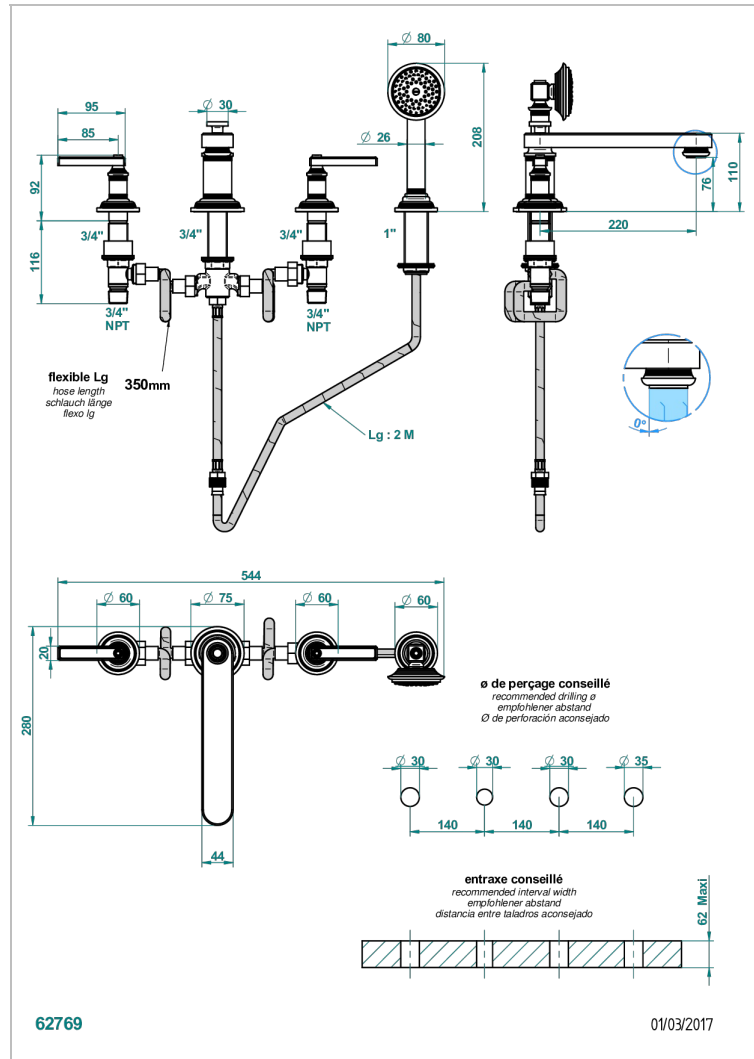

WEST COAST BLACK ONYX WITH LEVER

U9F-112BSGBB

Rim mounted 4 hole bath/shower mixer, diverter to low super goliath spout

CHARACTERISTIC

- ACS : 18ACCLY473

STANDARDS

AVAILABLE FINITIONS

Antique nickel - H28
Black ceram - D30
Blush PVD - H62
Brass color PVD - H49
Brown bronze color PVD - F33
Gold color PVD - H52